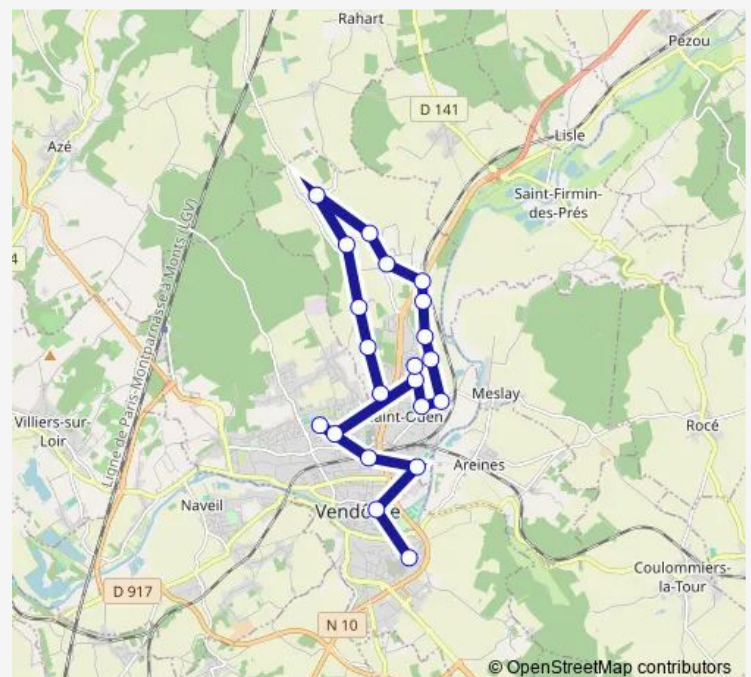

ST Ouen Poirier

ST Ouen Grand Mortier

ST Ouen Grives

ST Ouen 18 Route DE Danze

Vendome Lycee Ronsard

Vendome Jean Emond Tea

### Route schedule

ST Ouen Nioche — Vendome Jean Emond Tea

Monday 08:09

Tuesday 08:09

Wednesday 08:09

Thursday 08:09

Friday 08:09

Saturday —

### Route info

Direction: ST Ouen Nioche

Stops: 18

Trip Duration: 0 hour 39 min

## Route info

Direction: Vendome Place Liberte

Stops: 20

Trip Duration: 0 hour 43 min

**Direction**

ST Ouen Eglise — Vendome R Lasneau

12 stops

[Open route schedule](#)