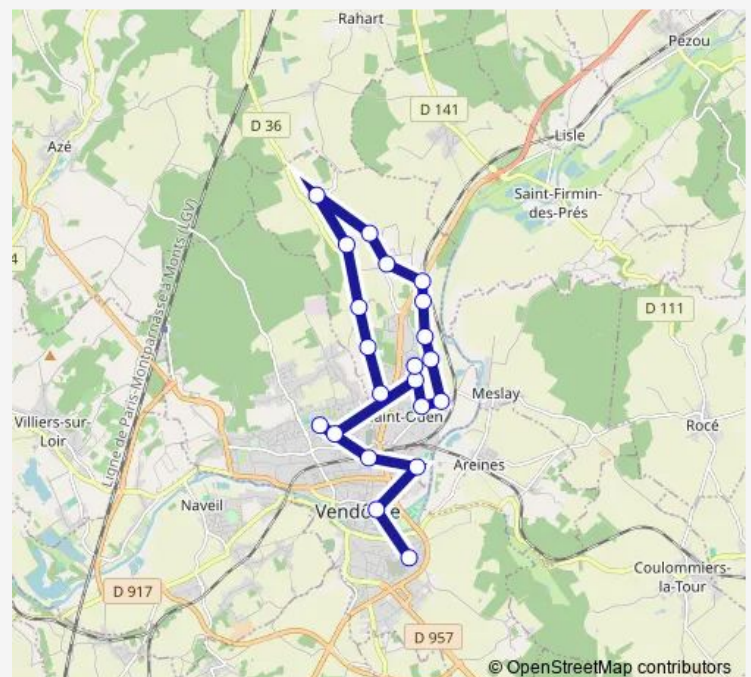

ST Ouen Poirier

ST Ouen Grand Mortier

ST Ouen Grives

ST Ouen 18 Route DE Danze

Vendome Lycee Ronsard

Vendome Jean Emond Tea

Route schedule

ST Ouen Nioche — Vendome Jean Emond Tea

Monday 08:09

Tuesday 08:09

Wednesday 08:09

Thursday 08:09

Friday 08:09

Saturday —

Sunday —

Route info

Direction: ST Ouen Nioche

Stops: 18

Trip Duration: 0 hour 39 min

Direction

Vendome Place Liberte — ST Ouen 18 Route DE Danze

20 stops

[Open route schedule](#)

Vendome Place Liberte

Thursday —

Friday —

Saturday —

Sunday —

Route info

Direction: Vendome Place Liberte

Stops: 20

Trip Duration: 0 hour 43 min