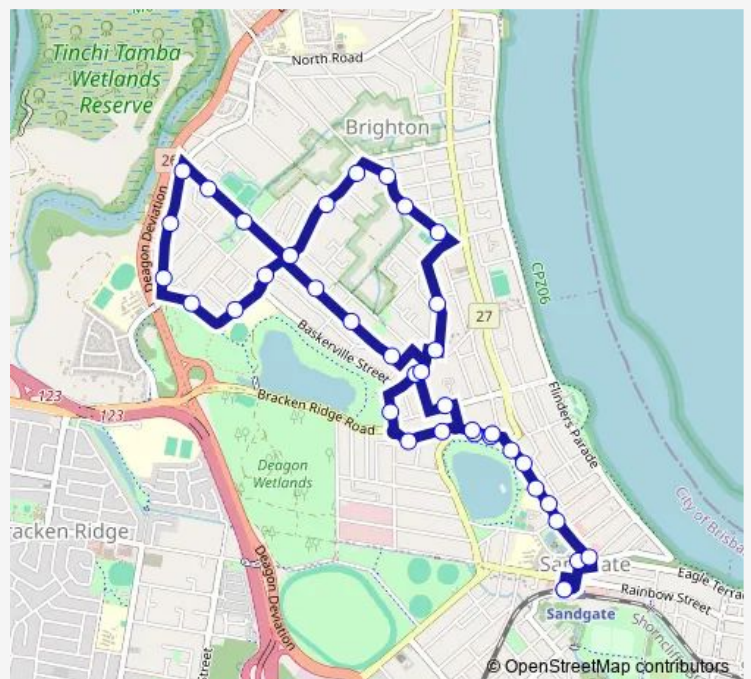

Queens Pde near Nundah St, stop 45

Queens Pde near Seaview St, stop 46

Nathan St near Queens Pde, stop 47

Nathan St near Speight St, stop 48

Nathan St near Wickham St, stop 49

Wickham St at Gordon St, stop 2

Wickham St at Ellora St, stop 1

Route schedule

Sandgate bus station, stop 1 — Sandgate bus station, stop 1

Monday 08:30-15:30

Tuesday 08:30-15:30

Wednesday 08:30-15:30

Thursday 08:30-15:30

Friday 08:30-15:30

Saturday —

Sunday —

Route info

Direction: Sandgate bus station, stop 1

Stops: 38

Trip Duration: 0 hour 18 min

312 — Sandgate - Brighton (Community Bus 2)

Lascelles St at Brighton South, stop 54a

Lascelles St near Mary Ellen St, stop 54

Lascelles St near Palina St, stop 53

Douglas St near Gordon St, stop 52

Douglas St near Sandown St, stop 51

Nathan St near Sunwell St, stop 50

Dunne St at Easter St, stop 1