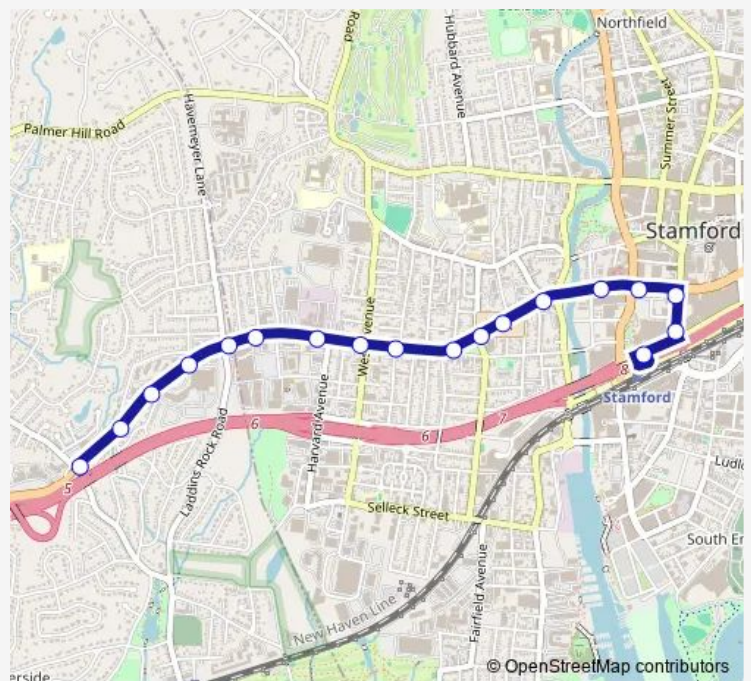

Direction: Atlantic St @ Main St

Stops: 22

Trip Duration: 0 hour 25 min

312 — West Main St

E Putnam Ave @ Sound Beach Ave

Direction

Atlantic St @ Main St — E Putnam Ave @ Sound Beach Ave Ext

22 stops

Thursday 05:08-17:38

Friday 05:08-17:38

Saturday 06:03

Sunday 07:01-07:41

Route info

Direction: E Putnam Ave @ Sound Beach Ave

Stops: 18

Trip Duration: 0 hour 14 min

Direction

Atlantic St @ Main St — E Putnam Ave @ Sound Beach Ave

22 stops

[Open route schedule](#)

Atlantic St @ Main St

Atlantic St @ Bell St

Atlantic St @ Tresser Blvd

Atlantic St @ N State St

Friday —

Saturday —

Sunday —

Route info

Direction: Atlantic St @ Main St

Stops: 22

Trip Duration: 0 hour 27 min

Direction