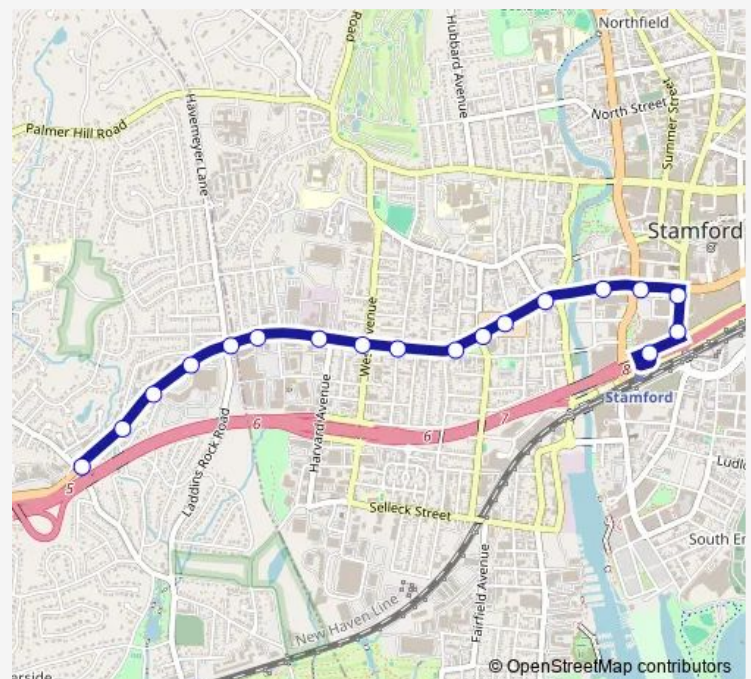

### Route schedule

Atlantic St @ Main St — E Putnam Ave @ Sound Beach Ave

Monday 18:36-23:36

Tuesday 18:36-23:36

Wednesday 18:36-23:36

Thursday 18:36-23:36

Friday 18:36-23:36

Saturday 21:56

### Route info

Direction: Atlantic St @ Main St

Stops: 22

Trip Duration: 0 hour 25 min

312 — West Main St

E Putnam Ave @ Sound Beach Ave

**Direction**

Atlantic St @ Main St — E Putnam Ave @ Sound Beach Ave Ext

22 stops

[Open route schedule](#)

Atlantic St @ Main St

Atlantic St @ Bell St

Atlantic St @ Tresser Blvd

Atlantic St @ N State St

Stamford Transportation Center @ Bay B

Washington Blvd @ Tresser Blvd

## Route info

Direction: Atlantic St @ Main St

Stops: 22

Trip Duration: 0 hour 23 min