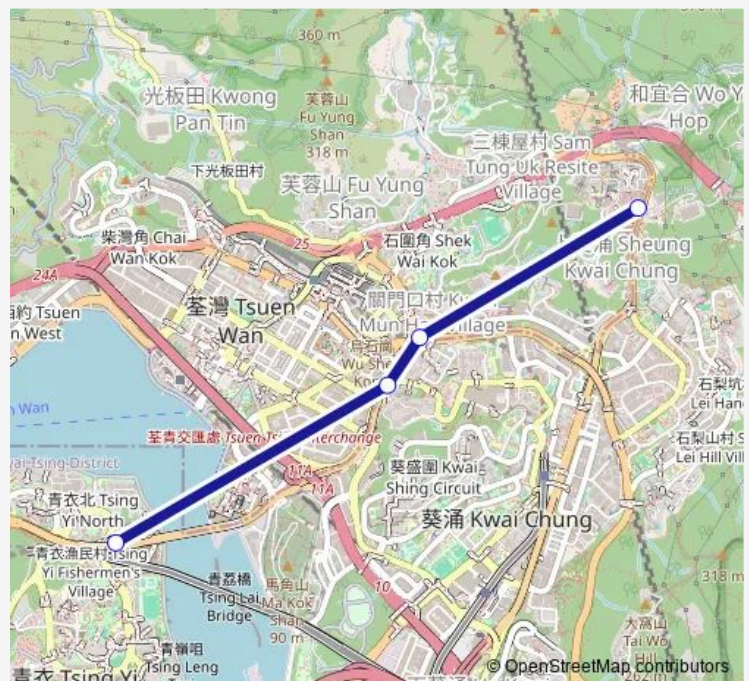

[Open route schedule](#)

LEI MUK Shue Estate Public Transport Interchange

Castle Peak Road-Kwai Chung Outside TAI WO HAU Station|Castle Peak Road - Tsuen WAN Outside TAI WO HAU MTR Station|Castle Peak Road-Tsuen WAN Outside TAI WO HAU MTR Station|Tai WO HAU Station, Exit B

Texaco Road Opposite TO TAI FAT House, East Asia Gardens

Tsing YI Station|Tsing YI Station GMB Terminus

Route schedule

LEI MUK Shue Estate Public Transport Interchange — Tsing YI Station|Tsing YI Station GMB Terminus

Monday	06:00-23:12
Tuesday	06:00-23:12
Wednesday	06:00-23:12
Thursday	06:00-23:12
Friday	06:00-23:12
Saturday	06:00-23:12
Sunday	06:00-23:12

Route info

Direction: LEI MUK Shue Estate Public Transport Interchange

Stops: 4

Trip Duration: 0 hour 14 min

Direction

Tsing Yi Station|Tsing Yi Station GMB Terminus — LEI MUK Shue Estate Public Transport Interchange

5 stops

[Open route schedule](#)

Tsing Yi Station|Tsing Yi Station GMB Terminus