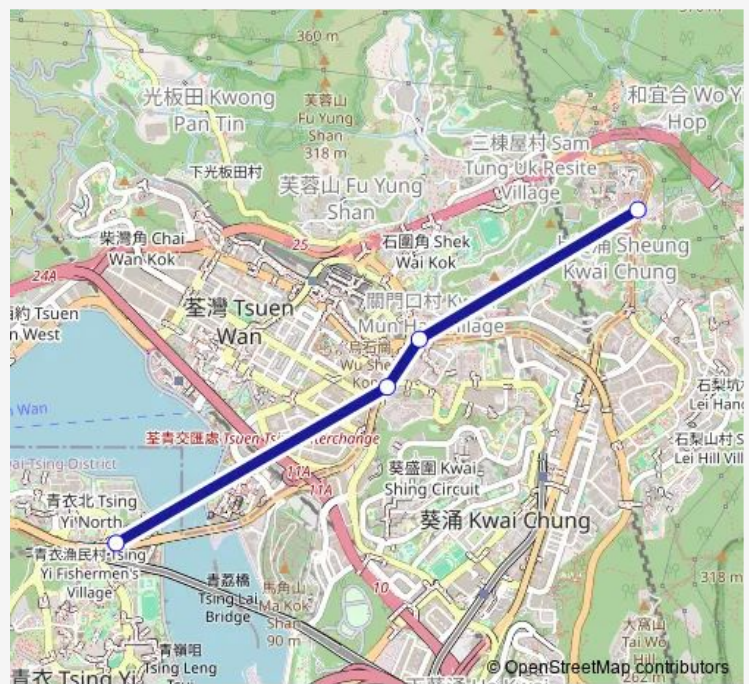

TEXACO ROAD OPPOSITE TO TAI FAT HOUSE, EAST ASIA GARDENS

TSING YI STATION|TSING YI STATION GMB TERMINUS

Route schedule

LEI MUK SHUE ESTATE PUBLIC TRANSPORT INTERCHANGE — TSING YI STATION|TSING YI STATION GMB TERMINUS

Monday	06:00-23:12
Tuesday	06:00-23:12
Wednesday	06:00-23:12
Thursday	06:00-23:12
Friday	06:00-23:12
Saturday	06:00-23:12
Sunday	06:00-23:12

Route info

Direction: LEI MUK SHUE ESTATE PUBLIC TRANSPORT INTERCHANGE

Stops: 4

Trip Duration: 0 hour 16 min

Direction

TSING YI STATION|TSING YI STATION GMB TERMINUS — LEI MUK SHUE ESTATE PUBLIC TRANSPORT INTERCHANGE

5 stops

[Open route schedule](#)

TSING YI STATION|TSING YI STATION GMB TERMINUS

Monday 06:20-23:32

Tuesday 06:20-23:32

Wednesday 06:20-23:32

Thursday 06:20-23:32

Friday 06:20-23:32

Saturday 06:20-23:32

Sunday 06:20-23:32

Route info