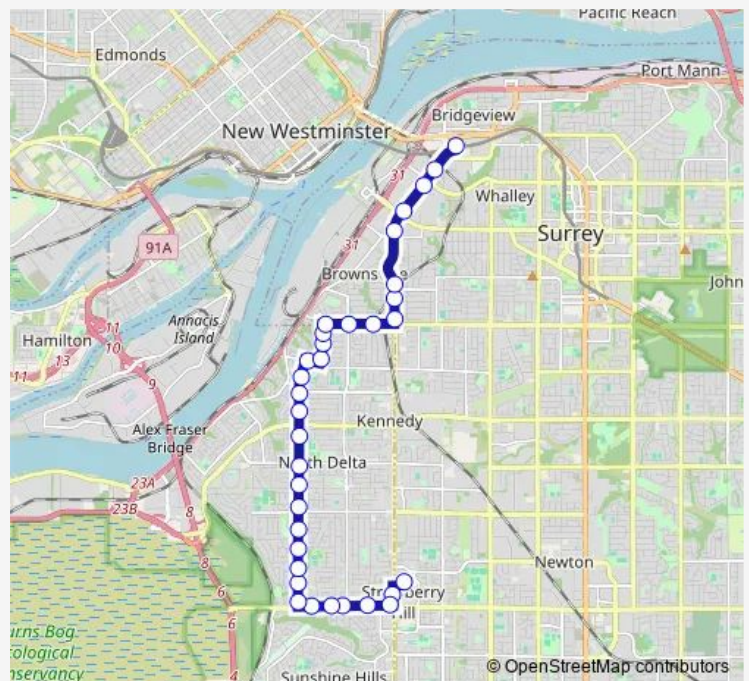

Northbound 112 St @ Bridlington Dr

Northbound 112 St @ 78A Ave

Northbound 112 St @ 80 Ave

Northbound 112 St @ 82 Ave

Northbound 112 St @ 84 Ave

Northbound 112 St @ 86 Ave

Northbound 112 St @ 88 Ave

Northbound 112 St @ 90 Ave

Northbound 112 St @ 91 Ave

Eastbound 92A Ave @ 112 St

Northbound 114 St @ 92A Ave

Route schedule

Scottsdale Exchange @ Bay 6 — Scott Road Station @ Bay 1

Monday	05:22-01:08 ⁺¹
Tuesday	05:22-01:08 ⁺¹
Wednesday	05:22-01:08 ⁺¹
Thursday	05:22-01:08 ⁺¹
Friday	05:22-01:08 ⁺¹
Saturday	05:31-01:13 ⁺¹
Sunday	08:00-00:07 ⁺¹

Route info

Direction: Scottsdale Exchange @ Bay 6

Stops: 34

Trip Duration: 0 hour 32 min

312 — Scottsdale/Scott Road Station

Northbound 114 St @ 94 Ave

Northbound 114 St @ 95 Ave

Eastbound 96 Ave @ 114 St

Eastbound 96 Ave @ 116 St

Eastbound 96 Ave @ 118 St

Northbound Scott Rd @ 96 Ave

Northbound Scott Rd @ 98 Ave

Northbound Scott Rd @ 99 Ave

Northbound Scott Rd @ 103a Ave

Northbound Scott Rd @ 104 Ave

Northbound Scott Rd @ Old Yale Rd