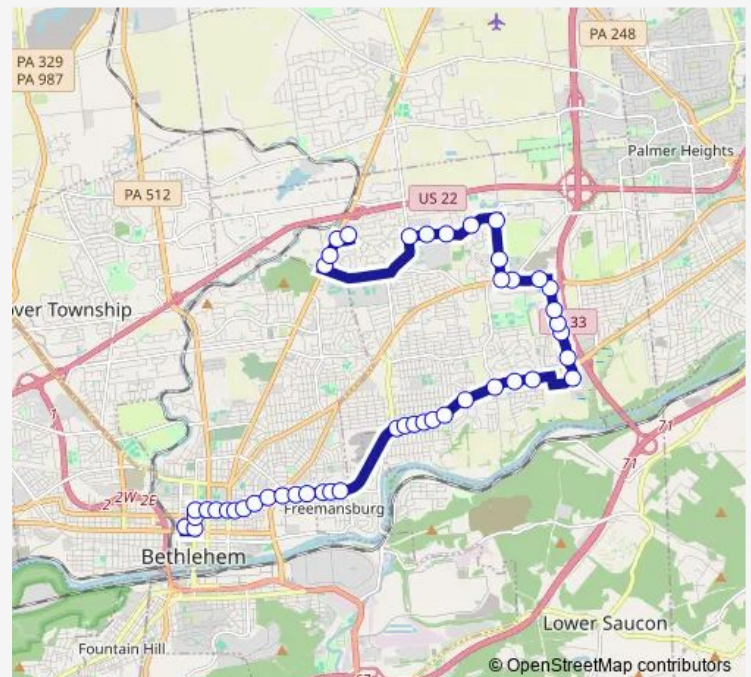

Freemansburg at 2nd Wb

Route schedule

NCC Penn Hall — BTC - 2 Platform

Monday 09:05-21:05

Tuesday 09:05-21:05

Wednesday 09:05-21:05

Thursday 09:05-21:05

Friday 09:05-21:05

Saturday —

Sunday —

Route info

Direction: NCC Penn Hall

Stops: 36

Trip Duration: 0 hour 29 min

312 — 312 - Bethlehem - NCC - Nazareth

Pembroke at Clearfield Wb

Pembroke at Roosevelt Wb

Pembroke at Marvine

Pembroke at Bethlehem Wb

Pembroke at Jennings Wb

Pembroke at Minsi Trail Wb

Pembroke at Fernwood

Pembroke at Wood Wb

Pembroke at Elm Wb

Goepp at Linden Wb

Goepp at High Wb

Goepp at Center Wb

New at Union Sb

New at North

BTC - 2 Platform

Direction

BTC - 2 Platform — Bethlehem Square