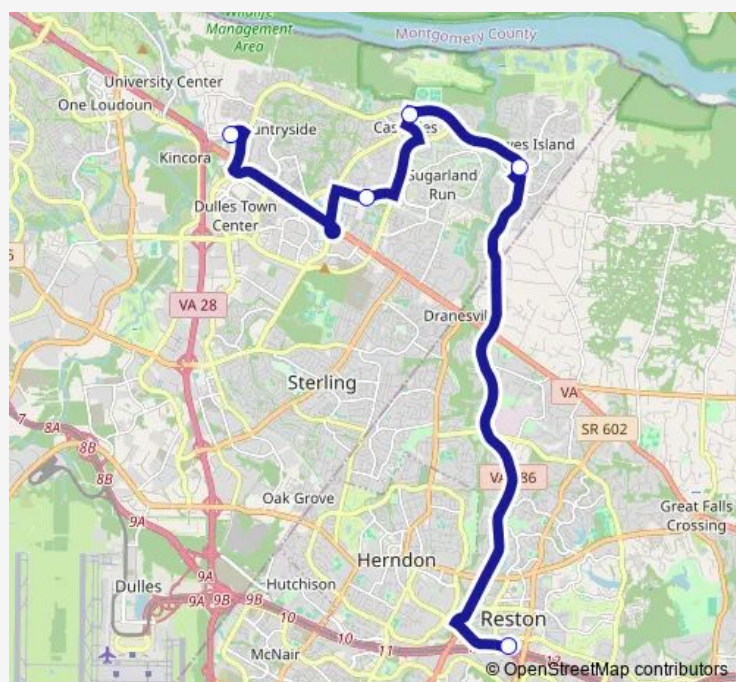

Monday 05:14-22:10

Tuesday 05:14-22:10

Wednesday 05:14-22:10

Thursday 05:14-22:10

Friday 05:14-22:10

Saturday —

Sunday —

Route info

Direction: Reston Town Center Metro Station - North Bus Bay

Stops: 5

Trip Duration: 0 hour 33 min

Direction

Winding Rd & Idlebrook Ter (Village at Potomac Fal —
Reston Town Center Metro Station - North Bus Bay

5 stops

[Open route schedule](#)

Winding Rd & Idlebrook Ter (Village at Potomac Fal

Cascades - Community Lutheran Church

Our Lady of Hope

Lowes Island Front

Reston Town Center Metro Station - North Bus Bay

Route schedule

Sunday —

Route info

Direction: Winding Rd & Idlebrook Ter (Village at Potomac Fal

Stops: 5

Trip Duration: 0 hour 32 min

312 Bus time schedules and route maps are available in an offline PDF at busmaps.com. Use the busmaps.com website to see live bus times, train schedule or subway schedule, and step-by-step directions for all public transit in Sugarland Run