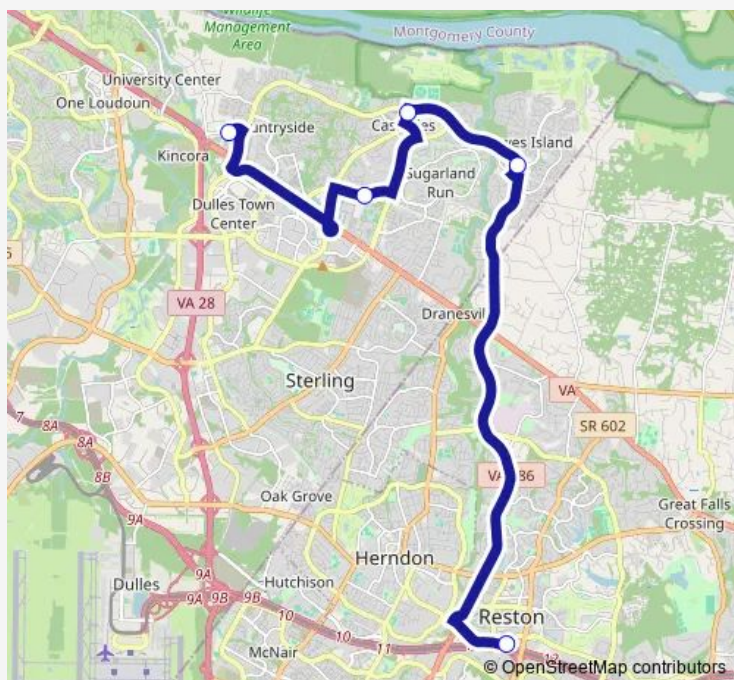

Monday 05:14-22:10

Tuesday 05:14-22:10

Wednesday 05:14-22:10

Thursday 05:14-22:10

Friday 05:14-22:10

Saturday —

Sunday —

Route info

Direction: Reston Town Center Metro Station - North Bus Bay

Stops: 5

Trip Duration: 0 hour 33 min

Direction

Winding Rd & Idlebrook Ter (Village at Potomac Fal —
Reston Town Center Metro Station - North Bus Bay

Winding Rd & Idlebrook Ter (Village at Potomac Fal —
Reston Town Center Metro Station - North Bus Bay

Monday 04:40-22:44

Tuesday 04:40-22:44

Wednesday 04:40-22:44

Thursday 04:40-22:44

Friday 04:40-22:44

Saturday —

Sunday —

Route info

Direction: Winding Rd & Idlebrook Ter (Village at Potomac Fal

Stops: 5

Trip Duration: 0 hour 32 min

312 Bus time schedules and route maps are available in an offline PDF at busmaps.com. Use the busmaps.com website to see live bus times, train schedule or subway schedule, and step-by-step directions for all public transit in Sugarland Run