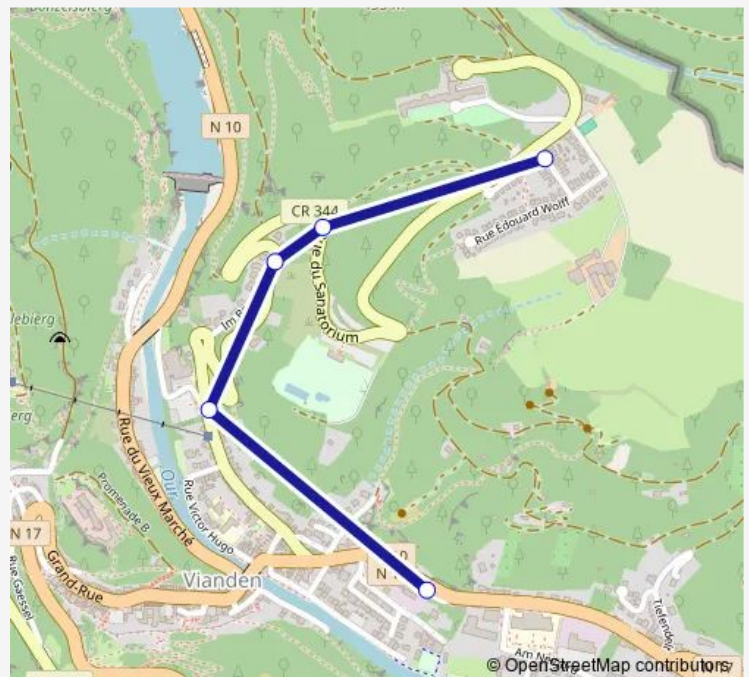

Bus K28

[Go to website](#)

Direction

Vianden, Scheierhaff 1 — Vianden, Gare

7 stops

[Open route schedule](#)

Vianden, Scheierhaff 1

Vianden, Scheierhaff 2

Vianden, Piscine

Vianden, Am Bousebiërg

Vianden, Larei

Vianden, Schoul

Vianden, Gare

Route schedule

Vianden, Scheierhaff 1 — Vianden, Gare

Monday 05:57-07:14

Tuesday 05:57-07:14

Wednesday 05:57-07:14

Thursday 05:57-07:14

Friday 05:57-07:14

Saturday —

Sunday —

Route info

Direction: Vianden, Scheierhaff 1

Stops: 7

Trip Duration: 0 hour 5 min

■ K28

BusMaps

Direction

Vianden, Gare — Vianden, Scheierhaff 1

5 stops

[Open route schedule](#)