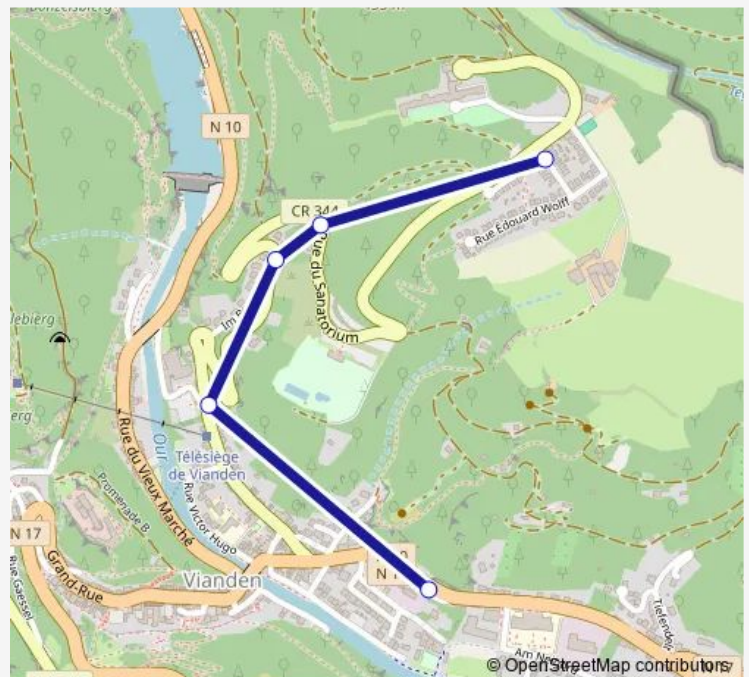

Vianden, Am Bousebiërg

Vianden, Piscine

Vianden, Scheierhaff 1

Route schedule

Vianden, Gare — Vianden, Scheierhaff 1

Monday 14:50-15:45

Tuesday 14:50-15:45

Wednesday 14:50-15:45

Thursday 14:50-15:45

Friday 14:50-15:45

Saturday —

Sunday —

Route info

Direction: Vianden, Gare

Stops: 5

Trip Duration: 0 hour 5 min

■ K28

Direction

Vianden, Scheierhaff 1 — Vianden, Gare

7 stops

[Open route schedule](#)

Vianden, Scheierhaff 1

Vianden, Scheierhaff 2

Vianden, Piscine

Wednesday 05:57-07:14

Thursday 05:57-07:14

Friday 05:57-07:14

Saturday —

Sunday —

Route info

Direction: Vianden, Scheierhaff 1

Stops: 7