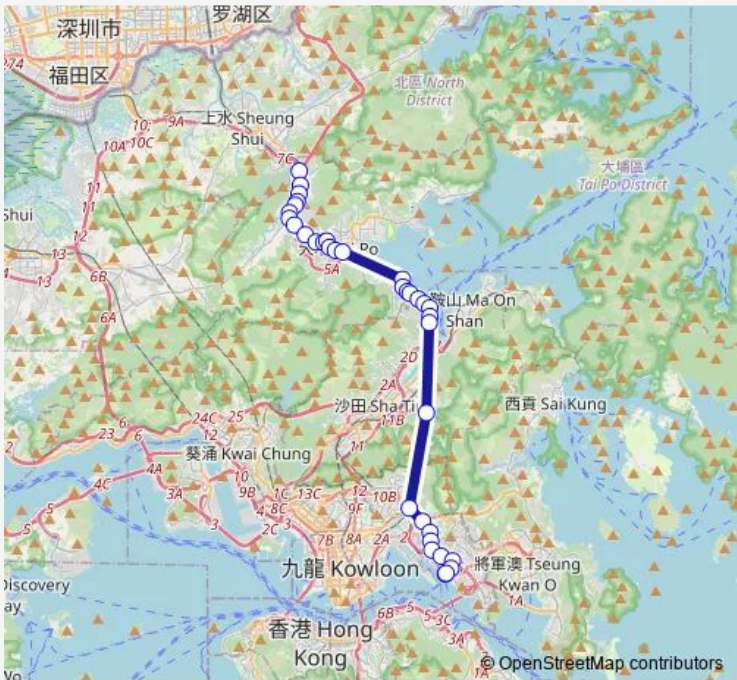

Bus 74D KAU Lung Hang - Kwun Tong Ferry

[Go to website](#)

Direction
 [Kmb] KAU Lung Hang — [Kmb] Kwun Tong Ferry
 35 stops
[Open route schedule](#)

- [Kmb] KAU Lung Hang
- [Kmb] NAM WAH Po
- [Kmb] TAI Wo
- [Kmb] TAI Hang
- [Kmb] Chung SAM Wai
- [Kmb] WAI TAU Tsuen
- [Kmb] Hong LOK Yuen
- [Kmb] SAM TO Hang
- [Kmb] Parc Versailles
- [Kmb+Ctb] TAI WO Station/
Tai WO Station, PO NGA Road[[Kmb] TAI WO Station
- [Ctb] TAI PO Government Offices, Ting KOK Road[[Kmb+Ctb] TAI PO Government Office Building/
Tai PO Government Offices, Ting KOK Road[[Kmb] TAI PO Government Office Building[[Lwb] TAI PO Government Office Building
- [Ctb] TAI PO OLD Market Playground, TAI PO TAI WO Road[[Kmb] TAI PO OLD Market Park
- [Kmb] Kwong FUK Road Bbi[[Lwb] Kwong FUK Road TAI Po
- [Ctb] WAN TAU KOK Lane, Kwong FUK Road[[Kmb+Ctb] WAN TAU KOK Lane TAI PO/
Wan TAU KOK Lane, Kwong FUK Road[[Kmb] WAN TAU KOK Lane TAI Po[[Lwb] WAN TAU KOK Lane
- [Ctb] Kwong FUK Estate, TAI PO Road[[Kmb+Ctb] Kwong FUK Estate/
Kwong FUK Estate, TAI PO Road[[Kmb] Kwong FUK Estate[[Lwb] Kwong FUK Estate

Route schedule
 [Kmb] KAU Lung Hang — [Kmb] Kwun Tong Ferry

Monday	09:00-18:00
Tuesday	09:00-18:00
Wednesday	09:00-18:00
Thursday	09:00-18:00
Friday	09:00-18:00
Saturday	09:00-18:00
Sunday	09:00-18:00

Route info
 Direction: [Kmb] KAU Lung Hang
 Stops: 35
 Trip Duration: 1 hour 15 min