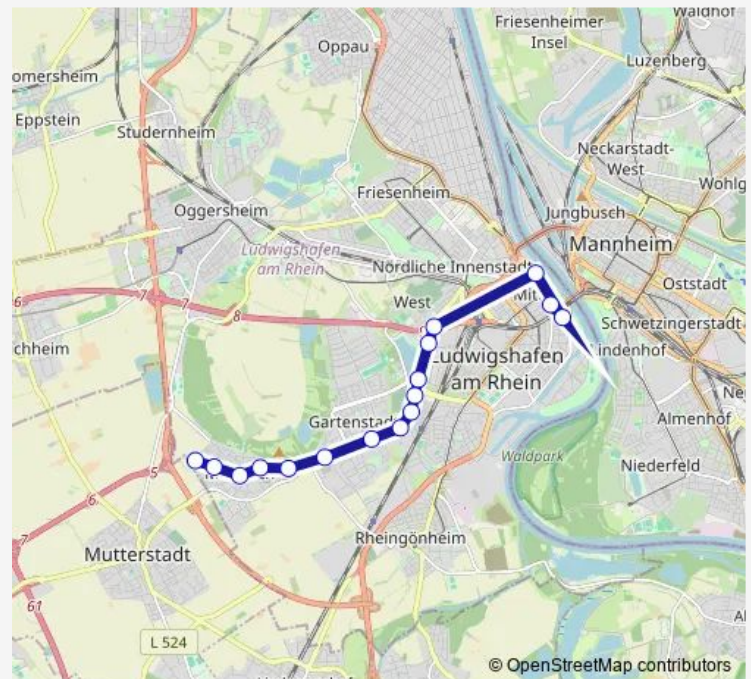

Maudach, Maudacher Schloss

Maudach, Ortsmitte

Maudach, Krappstraße

Maudach, Endstelle

Route schedule

Ludwigsh., B. Pl. Bf LU Mitte — Maudach, Endstelle

Monday 05:12-20:32

Tuesday 05:12-20:32

Wednesday 05:12-20:32

Thursday 05:12-20:32

Friday 05:12-20:32

Saturday 08:52-20:32

Sunday 08:52-20:32

Route info

Direction: Ludwigsh., B. Pl. Bf LU Mitte

Stops: 16

Route Duration: 0 hour 24 min

Direction

Maudach, Endstelle — Ludwigsh., B. Pl. Bf LU Mitte

14 stops

[Open route schedule](#)

Maudach, Endstelle

Maudach, Krappstraße

Maudach, Ortsmitte

Thursday 04:42-20:02

Friday 04:42-20:02

Saturday 08:42-20:02

Sunday 08:42-20:02

Route info

Direction: Maudach, Endstelle

Stops: 14

Trip Duration: 0 hour 20 min