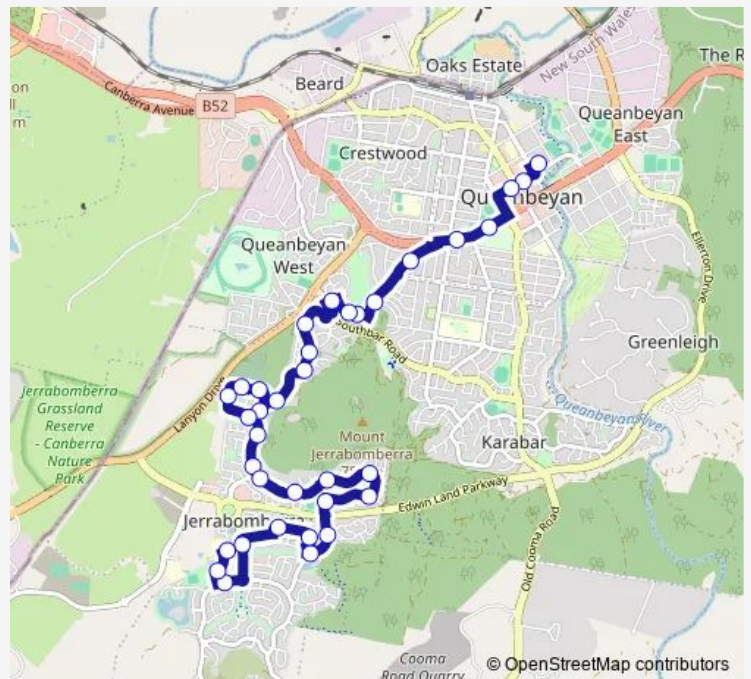

School Bus S187 Queanbeyan Interchange to Jerrabomberra Public via Jerrabomberra North Tce

[Go to website](#)

Direction

Queanbeyan Interchange, Stand 2 — Jerrabomberra Public School, Coachwood Av

35 stops

Halloran Dr Opp Carolyn Jackson Dr

Kinlyside Av Opp 36

Kinlyside Av Opp Darmody Pl

Kinlyside Av Opp Nugent Cl

Halloran Dr At Jerrabomberra Hill Rd

Route schedule

Queanbeyan Interchange, Stand 2 — Jerrabomberra Public School, Coachwood Av

Monday 08:00

Tuesday 08:00

Wednesday 08:00

Thursday 08:00

Friday 08:00

Saturday —

Sunday —

Route info

Direction: Queanbeyan Interchange, Stand 2

Stops: 35

Trip Duration: 0 hour 24 min

S187 — Queanbeyan Interchange to Jerrabomberra Public via Jerrabomberra North Tce

Halloran Dr Opp Dixon Pl

Halloran Dr Opp Terrara Cl