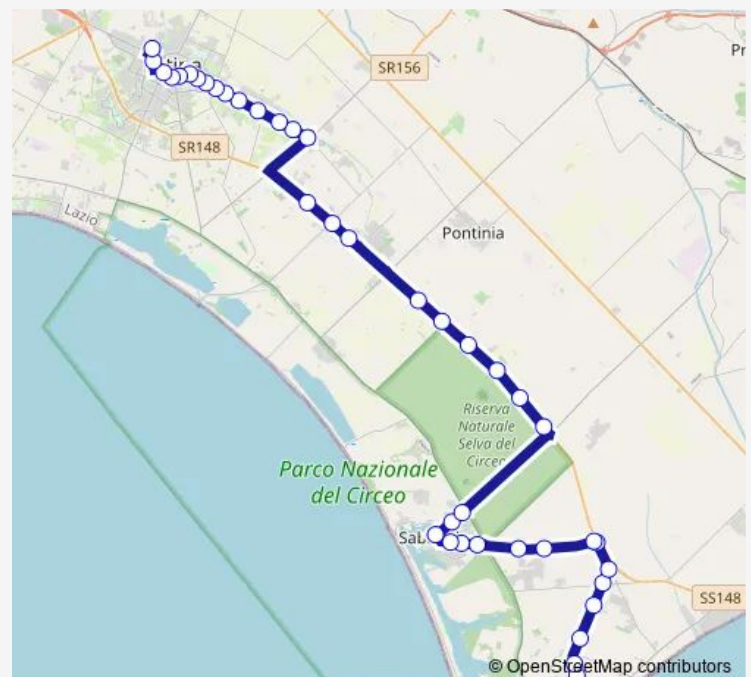

Direction

SAN Felice | Via Domenichelli # f3223 — Latina | Terminal Bus # f3092

42 stops

[Open route schedule](#)

SAN Felice | Via Domenichelli # f3223

SAN Felice | Via Montenero Via Foscolo # f3925

SAN Felice | Via Monte Circeo Via Leopardi # f3926

SAN Felice | Via Monte Circeo Via Nardecchia # f3927

SAN Felice | Via Monte Circeo Via Molella # f3928

SAN Felice | Borgo Montenero # f3929

SAN Felice | Via Monte Circeo Via Migliara 58 # f3930

Terracina | Via Monte Circeo (San Vito) # f3931

Terracina | Via Pontina Via Migliara 56 # f2990

Terracina | Via Migliara 56 Via Pontina # f3878

Terracina | Via Migliara 56 Via Sant'Isidoro # f3879

Sabaudia | Via Migliara 56 Via De Sica # f3880

Sabaudia | Parco del Circeo # f3234

Sabaudia | Via Carlo Alberto Via Teano # f3235

Sabaudia | Via Carlo Alberto Via Genova # f3236

Sabaudia | Piazza Oberdan # f3237

Sabaudia | Via Biancamano Via Artiglieri # f3238

Sabaudia | Via Biancamano Via Litoranea # f3239

Sabaudia | Via Pontina Via Migliara 53 # f2994

Sabaudia | Via Pontina (Km 90) # f2995

Sabaudia | Via Pontina Via Migliara 51 # f2996

Route schedule

SAN Felice | Via Domenichelli # f3223 — Latina | Terminal Bus # f3092

Monday 06:50

Tuesday 06:50

Wednesday 06:50

Thursday 06:50

Friday 06:50

Saturday 06:50

Sunday —

Route info

Direction: SAN Felice | Via Domenichelli # f3223

Stops: 42

Trip Duration: 1 hour 17 min