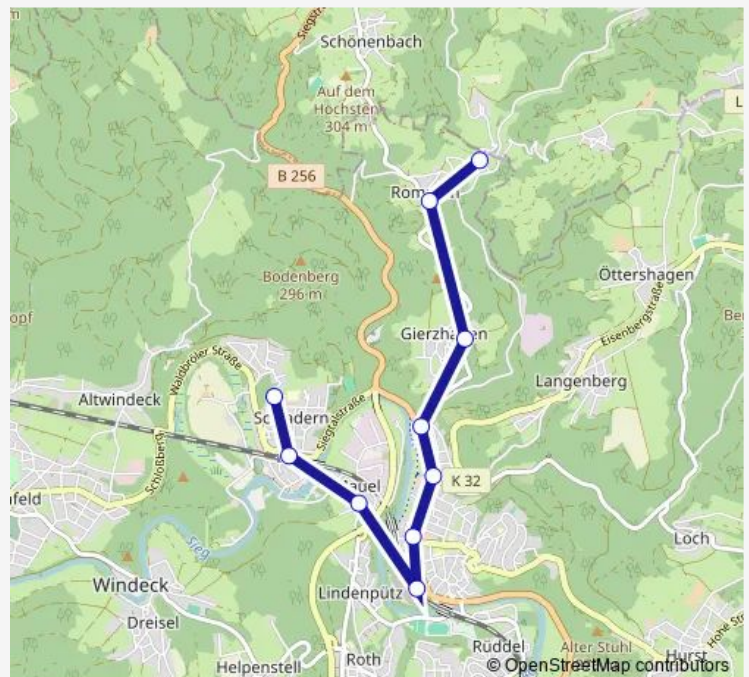

Direction

Windeck Mittel — Windeck Schladern Grundschule

10 stops

[Open route schedule](#)

Windeck Mittel

Windeck Rommen

Windeck Gierzhagen

Windeck Rosbach Poche

Windeck Rosbach Kleehahn

Windeck Rosbach Rolandseck

Windeck Rosbach Bf

Windeck Mauel

Windeck Schladern Bf

Windeck Schladern Grundschule

Route schedule

Windeck Mittel — Windeck Schladern Grundschule

Monday 07:09-08:09

Tuesday 07:09-08:09

Wednesday 07:09-08:09

Thursday 07:09-08:09

Friday 07:09-08:09

Saturday —

Sunday —

Route info

Direction: Windeck Mittel

Stops: 10

Trip Duration: 0 hour 23 min

Direction

Windeck Schladern Grundschule — Windeck Mittel

10 stops

[Open route schedule](#)

Windeck Schladern Grundschule