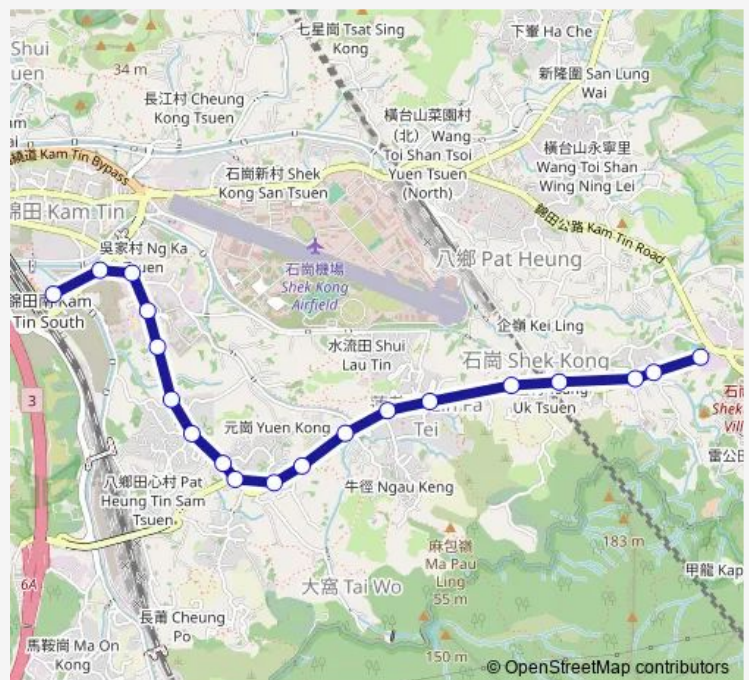

### Route schedule

[Kmb] Sheung Tsuen Playground|[Lwb] Sheung Tsuen Playground — [Kmb] KAM Sheung Road Station|[Lwb] KAM Sheung Road Station

Monday	07:10-07:50
Tuesday	07:10-07:50
Wednesday	07:10-07:50
Thursday	07:10-07:50
Friday	07:10-07:50
Saturday	—
Sunday	—

### Route info

Direction: [Kmb] Sheung Tsuen Playground|[Lwb] Sheung Tsuen Playground

Stops: 19

Trip Duration: 0 hour 16 min

[Kmb] SHA TIN Hang Tsuen

[Kmb] KAM Sheung Road Station|[Lwb] KAM Sheung  
Road Station