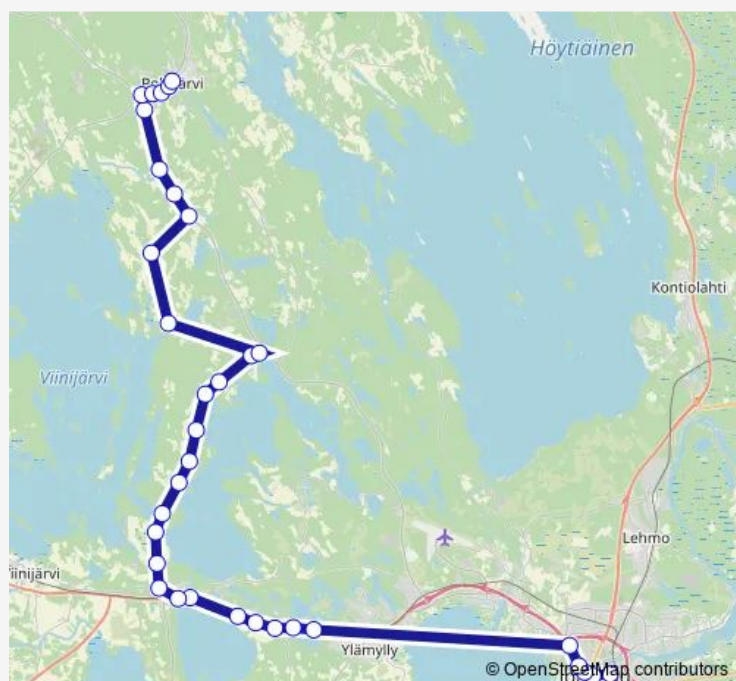

Thursday 07:30

Friday 07:30

Saturday —

Sunday —

Route info

Direction: Joensuun linja-autoasema, 4

Stops: 34

Trip Duration: 1 hour 10 min