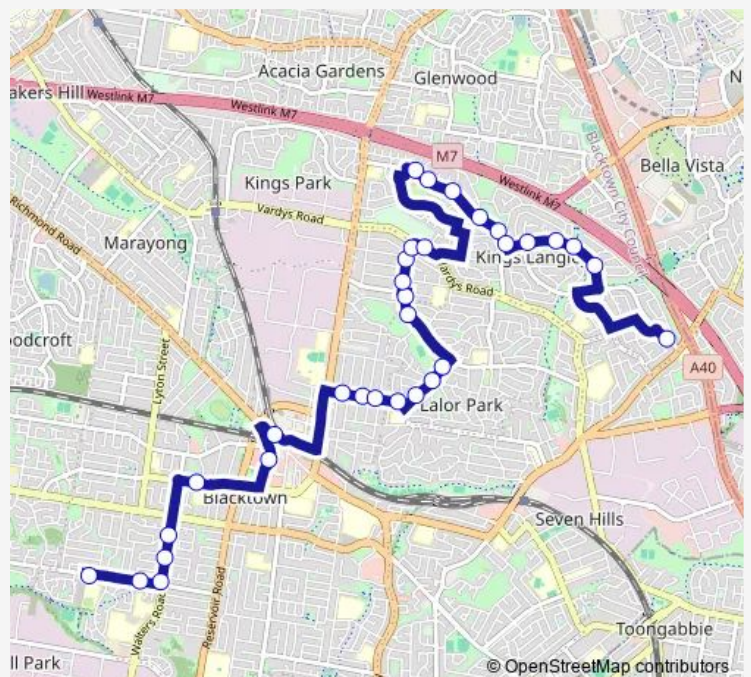

Tyndale Christian School, Bus Bay, Douglas Rd

Douglas Rd At Starr Pl

Walters Rd At Douglas Rd

Walters Rd Before Bellevue St

Leicester Square Shops, Walters Rd

Newton Rd Before Meroo St

Westpoint Bus Interchange, Stand 1

Northcott Rd Opp Elliot St

Northcott Rd Before Turner St

Garden St Before Frederick St

Garden St Before Anthony St

Garden St Before Vardys Rd

Vardys Rd Before Capricorn Rd

Route schedule

Tyndale Christian School, Bus Bay, Douglas Rd — Joseph Banks Dr Before Plymouth Cres

Monday	15:15
Tuesday	15:15
Wednesday	15:15
Thursday	15:15
Friday	15:15
Saturday	—
Sunday	—

Route info

Direction: Tyndale Christian School, Bus Bay, Douglas Rd

Stops: 32

Trip Duration: 0 hour 40 min

2625 — Tyndale Christian School to Kings Langley

James Cook Dr Opp Kings Langley Shopping Centre

James Cook Dr After Shanke Cres

James Cook Dr At Orton St

James Cook Dr Opp Isaac Smith Pde

James Cook Dr At Sporing Av

James Cook Dr Before Whitby Rd

Whitby Rd At Buchan Pl