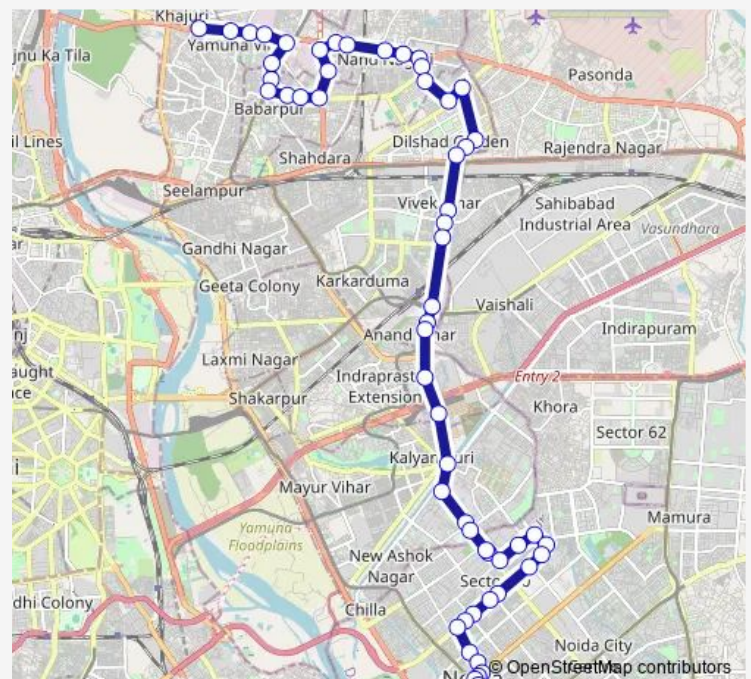

Thursday 04:42-22:10

Friday 04:42-22:10

Saturday 04:42-22:10

Sunday 04:42-22:10

Route info

Direction: Bhajanpura

Stops: 60

Trip Duration: 1 hour 56 min

■ 33up

BusMaps

Tahir Pur

Old Seema Puri

New Seema Puri

Shahdra Border

Surya Nagar (Gazipur Road)

Ramprashta Mandir

Ram Prastha Crossing

Isbt Anand Vihar

Maharaj Pur Check Post

Gazipur Depot

Gazipur Village

National Highway 24 Crossing

Kalyan Puri Crossing (Ghazipur Road)

Dallu Pura