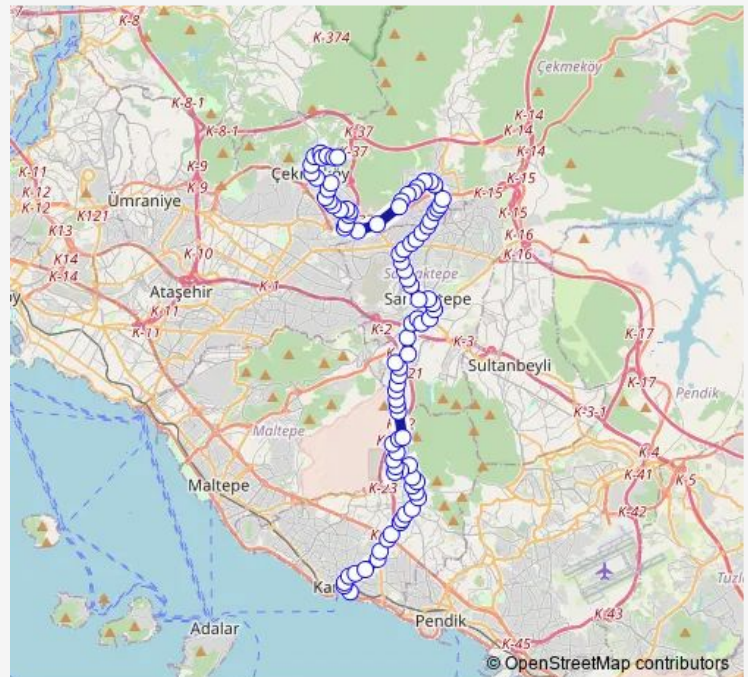

Thursday 07:20-20:45

Friday 07:20-20:45

Saturday 07:15-19:15

Sunday 09:05-20:35

Route info

Direction: Kartal

Stops: 91

Trip Duration: 1 hour 21 min

132çk — Kartal - Yeşiltepe SON Durak

Yunus Emre

Uğurmumcu

Aydinlar Sitesi

Adnan Kahveci

Bingöl Sitesi

Şehitler Camii

Aydos Mesire Yeri

Wednesday 05:45-18:30

Thursday 05:45-18:30

Friday 05:45-18:30

Saturday 05:50-17:05

Sunday 07:30-18:30

Route info

Direction: Yeşiltepe SON Durak

Stops: 92