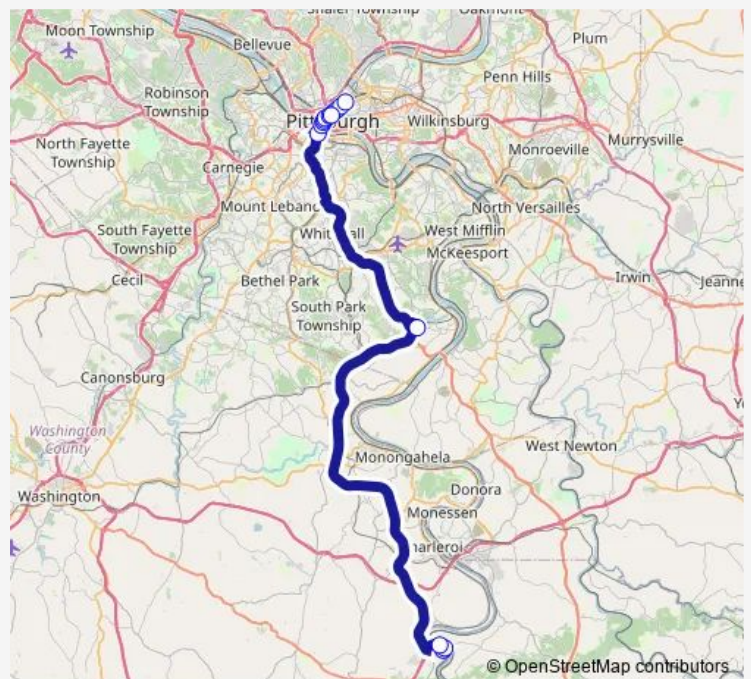

[Go to website](#)

Direction
 California University: Bldg B + Parking — East Busway Bus Stop D
 15 stops
[Open route schedule](#)

- California University: Bldg B + Parking
- California University: Hickory St + 3rd
- California: 3rd St + Wood St
- Large Park & Ride
- Private Roadway + Station Square
- Smithfield St + Blvd of the Allies
- Smithfield St + Forbes Ave
- Smithfield St + Sixth Ave
- Smithfield St + Seventh Ave
- Liberty after 11th (Amtrak)
- Liberty Ave @ 14th St
- Liberty Ave @ 17th St
- Liberty Ave @ 21st St Fs
- Liberty at 26th St.
- East Busway Bus Stop D

Route schedule

California University: Bldg B + Parking — East Busway Bus Stop D

Monday	13:25-16:30
Tuesday	13:25-16:30
Wednesday	13:25-16:30
Thursday	13:25-16:30
Friday	13:25-16:30
Saturday	—
Sunday	—

Route info

Direction: California University: Bldg B + Parking

Stops: 15

Trip Duration: 1 hour 26 min

Direction

East Busway Bus Stop D — California University: Hickory St + 3rd

13 stops

[Open route schedule](#)

East Busway Bus Stop D

Monday 06:35-08:35

Tuesday 06:35-08:35

Wednesday 06:35-08:35

Thursday 06:35-08:35

Friday 06:35-08:35

Saturday —

Sunday —

Route info