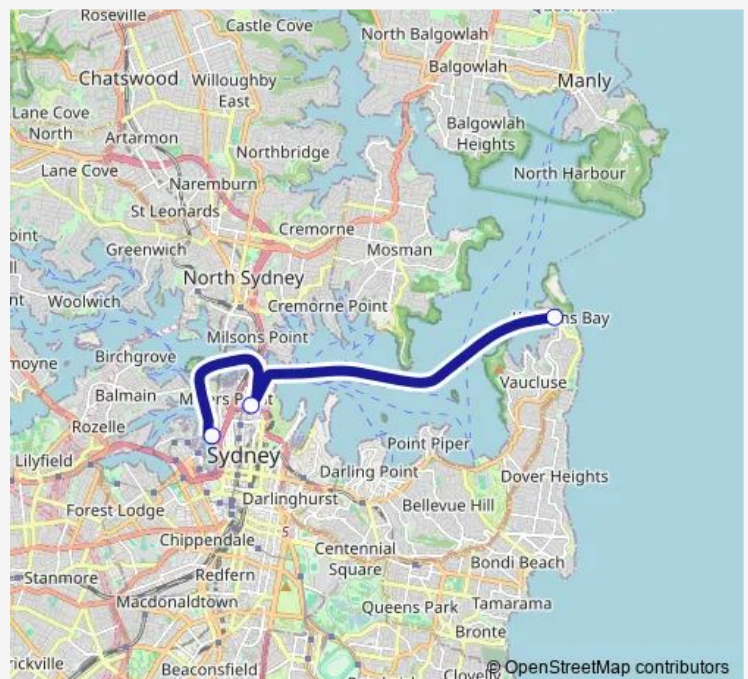

Ferry CCWB Ccwb Watsons Bay Ferry

[Go to website](#)

Direction

Watsons Bay Wharf — Darling Harbour Wharf 2

3 stops

[Open route schedule](#)

Watsons Bay Wharf

Circular Quay, Wharf 6, Side A

Darling Harbour Wharf 2

Route schedule

Watsons Bay Wharf — Darling Harbour Wharf 2

Monday 07:15-19:00

Tuesday 07:15-19:00

Wednesday 07:15-19:00

Thursday 07:15-19:00

Friday 07:15-19:00

Saturday —

Sunday —

Route info

Direction: Watsons Bay Wharf

Stops: 3

Trip Duration: 0 hour 45 min

■ CCWB — Ccwb Watsons Bay Ferry

Direction

Circular Quay, Wharf 6, Side A — Watsons Bay Wharf

3 stops

[Open route schedule](#)

Circular Quay, Wharf 6, Side A

Cremorne Point Wharf

Watsons Bay Wharf

Route schedule

Circular Quay, Wharf 6, Side A — Watsons Bay Wharf