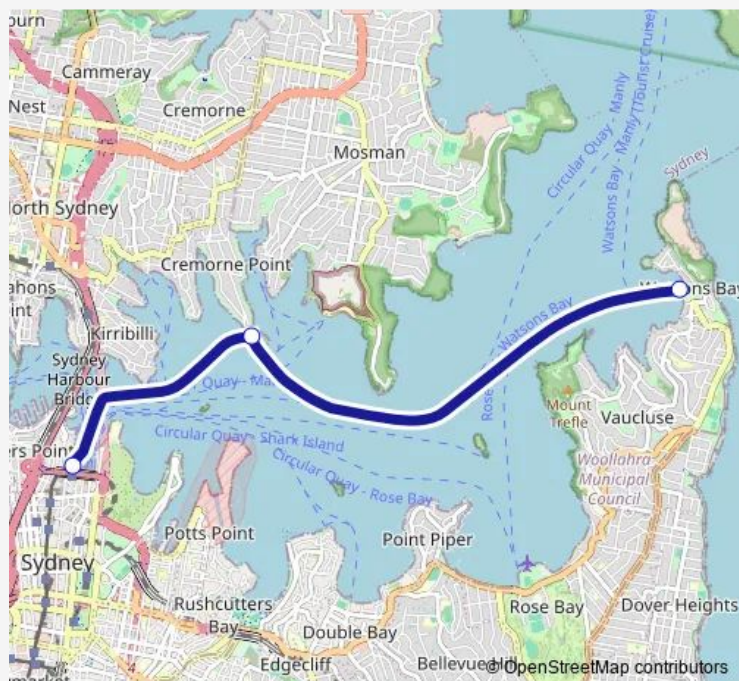

Ferry CCWB Ccwb Watsons Bay Ferry

[Go to website](#)

Direction

Circular Quay, Wharf 6, Side A — Watsons Bay Wharf

3 stops

[Open route schedule](#)

Circular Quay, Wharf 6, Side A

Cremorne Point Wharf

Watsons Bay Wharf

Route schedule

Circular Quay, Wharf 6, Side A — Watsons Bay Wharf

Monday 07:35-18:40

Tuesday 07:35-18:40

Wednesday 07:35-18:40

Thursday 07:35-18:40

Friday 07:35-18:40

Saturday —

Sunday —

Route info

Direction: Circular Quay, Wharf 6, Side A

Stops: 3

Trip Duration: 0 hour 25 min

CCWB — Ccwb Watsons Bay Ferry

Direction

Watsons Bay Wharf — Circular Quay, Wharf 6, Side A

3 stops

[Open route schedule](#)

Watsons Bay Wharf

Cremorne Point Wharf

Circular Quay, Wharf 6, Side A

Route schedule

Watsons Bay Wharf — Circular Quay, Wharf 6, Side A