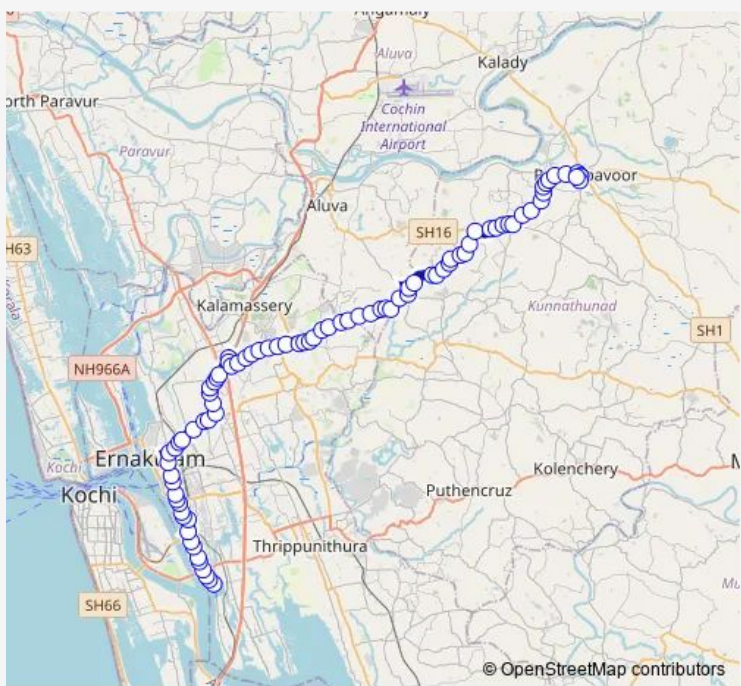

## Bus Perumbavoor ↔ Thevara Ferry

[Go to website](#)

**Direction**  
 Perumbavoor — Thevara Ferry  
 83 stops  
[Open route schedule](#)

- Perumbavoor
- Millu Padi
- Palakkattuthazham
- Mavinchuvadu
- Pallipadi
- Palli Kavala
- Millumpadi
- Nedumthod
- Thandekadu
- MH kavala
- Ponjassery Canal
- Ponjassery
- Nayarupeedika
- Pattipaara
- Jamia
- Chembrakki
- Canal Junction
- Nadakavu
- High Mass Light
- Malayidamthuruth Junction
- Malayidamthuruth

**Route schedule**  
 Perumbavoor — Thevara Ferry

Monday	06:00
Tuesday	06:00
Wednesday	06:00
Thursday	06:00
Friday	06:00
Saturday	06:00
Sunday	06:00

**Route info**  
 Direction: Perumbavoor  
 Stops: 83  
 Trip Duration: 1 hour 48 min