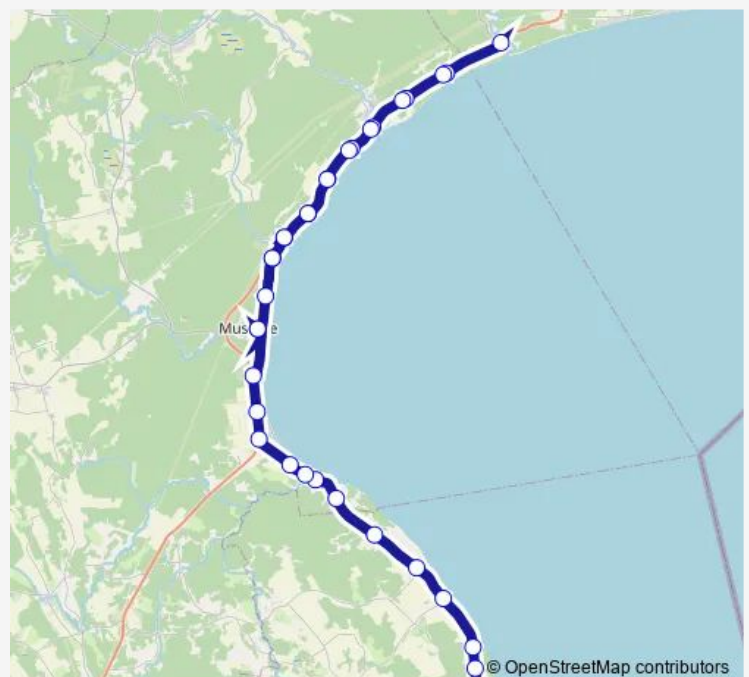

Thursday 07:05

Friday 07:05

Saturday —

Sunday —

Route info

Direction: Kallaste

Stops: 33

Trip Duration: 1 hour 15 min