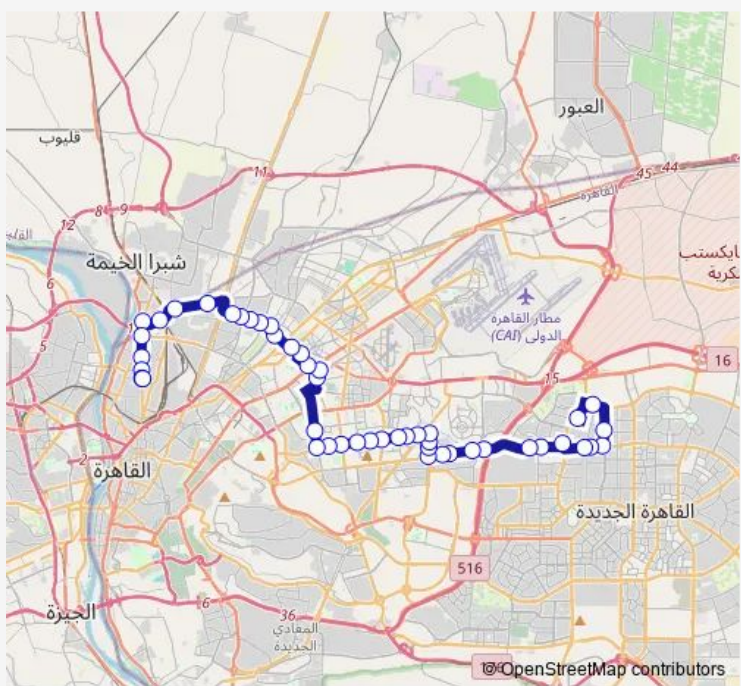

Bus 225 First Settlement-Dawaran Shubra

[Go to website](#)

Direction
 1st Settlement (Tagamoa Awwal) — Dawaran Shubra
 47 stops
[Open route schedule](#)

- 1st Settlement (Tagamoa Awwal)
- Ibrahim Al Rifaie School - 1st Settlement
- Al Shabrawy - 1st Settlement
- Al Shabab Square - 1st Settlement
- Al Rahman Mosque - 1st Settlement
- Al Shabab Entrance - 1st Settlement
- Swan Lake Compound - 5th Settlement
- Twin Plaza
- Wadi Degla Sporting Club - New Cairo
- Tolip - Zahraa Nasr City
- Zahraa Nasr City
- Al Kahrabaa
- Al Nour Mosque - Nasr City
- 10th District (Al Hay Al Asher) - Nasr City
- Al Masah Hospital - Mahdy Arafa
- Ragab Sons - Mahdy Arafa
- Al Tabba - Nasr City
- Al Moemen Mosque
- Kids Land - Mostafa Al Nahas
- Pizza Hut - Mostafa Al Nahas
- Al Manhal Private School

Route schedule
 1st Settlement (Tagamoa Awwal) — Dawaran Shubra

Monday	06:30-15:00
Tuesday	06:30-15:00
Wednesday	06:30-15:00
Thursday	06:30-15:00
Friday	06:30-15:00
Saturday	06:30-15:00
Sunday	06:30-15:00

Route info
 Direction: 1st Settlement (Tagamoa Awwal)
 Stops: 47
 Trip Duration: 1 hour 48 min

225 — First Settlement-Dawaran Shubra **BusMaps**

Doctors Tower - Nasr City

Al Tawheed Wal Nour - Mostafa Al Nahas

Abbas Al Akkad - Mostafa Al Nahas

Rahma Mosque - Ahmed Zomor

Al Tayaran - Mostafa Al Nahas

Health Insurance Hospital - Nasr City

Girls' College - Ain Shams University

Koleyet Al Banat Metro Station

Al Orouba Tunnel