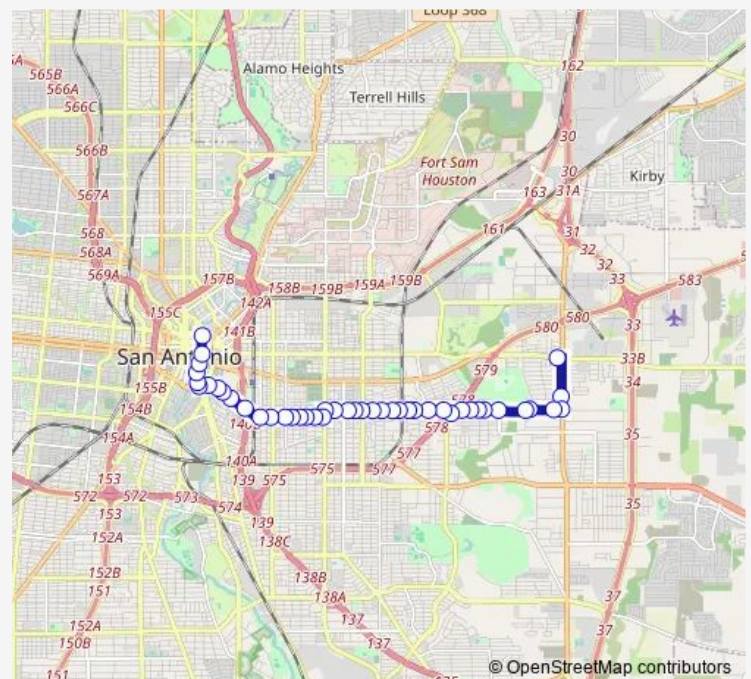

MARTIN LUTHER KING AT COLEMAN UNDERPASS

Martin Luther King & Rosary

Martin Luther King & MEL Waiters Way

Martin Luther King & Grimes

Martin Luther King & Walters

Route schedule

E. Houston & Kenmar — Navarro & Pecan

Monday	24:47 ⁺¹
Tuesday	24:47 ⁺¹
Wednesday	24:47 ⁺¹
Thursday	24:47 ⁺¹
Friday	24:47 ⁺¹
Saturday	24:47 ⁺¹
Sunday	24:47 ⁺¹

Route info

Direction: E. Houston & Kenmar

Stops: 44

Trip Duration: 0 hour 21 min

225 — E Commerce / MLK 25-26 Lineup

Route info

Direction: PECAN & NAVARRO

Stops: 33

Trip Duration: 0 hour 17 min

E. Commerce Opp. American RED Cross

E. Houston Bet. E. Commerce & Ih-

E. Houston & Noblewood

E. Houston Opposite 4129