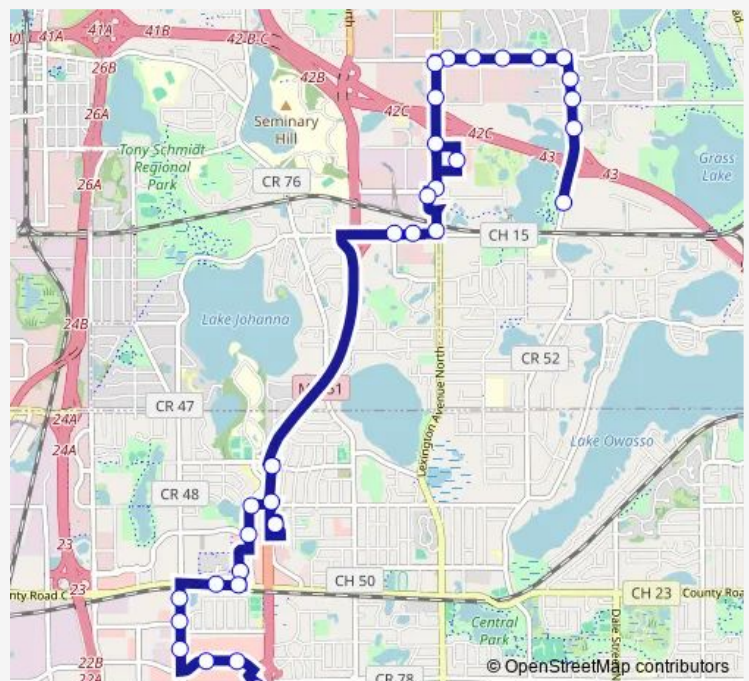

Bus 225

[Go to website](#)

Direction

Rosedale Transit Center & Gate B — Super Target & #3800 Lexington

20 stops

[Open route schedule](#)

- Rosedale Transit Center & Gate B
- Co Rd B-2 & American St
- Co Rd B-2 & Rosedale Commons
- Co Rd B-2 & Fairview Ave
- Fairview Ave & Rose Ave
- Fairview Ave & Co Rd C
- Co Rd C & Herschel St N
- Rosedale Square & Byerlys
- Rosedale Sqr & I Sight Family Eye Care
- Lincoln Dr & Terrace Dr
- Lincoln Dr & Co Rd C-2
- Coventry Apt Homes & #2820 Snelling Dr
- Snelling Dr N & #2906
- Snelling Dr N & Lydia Ave
- Co Rd E & Pine Tree Dr
- Co Rd E & #1200
- Lexington Ave & Co Rd E
- Cub Foods & #3717 Lexington Ave
- Lexington Ave & Target Svc Rd
- Super Target & #3800 Lexington

Route schedule

Rosedale Transit Center & Gate B — Super Target & #3800 Lexington

Monday	09:20-15:20
Tuesday	09:20-16:30
Wednesday	09:20-15:20
Thursday	09:20-15:20
Friday	09:20-15:20
Saturday	09:30-16:30
Sunday	—

Route info

Direction: Rosedale Transit Center & Gate B

Stops: 20

Trip Duration: 0 hour 22 min

225

Direction

Victoria St & Island Lake County Park — Rosedale Transit Center & Gate B

32 stops

Trip Duration: 0 hour 19 min

Co Rd F & Wilson Park

Co Rd F & Victoria St

Victoria St & Crystal Ave

Victoria St & Gramsie Rd

Victoria St & #3850

Victoria St & Island Lake County Park

225 Bus time schedules and route maps are available in an offline PDF at busmaps.com. Use the busmaps.com website to see live bus times, train schedule or subway schedule, and step-by-step directions for all public transit in Saint Paul