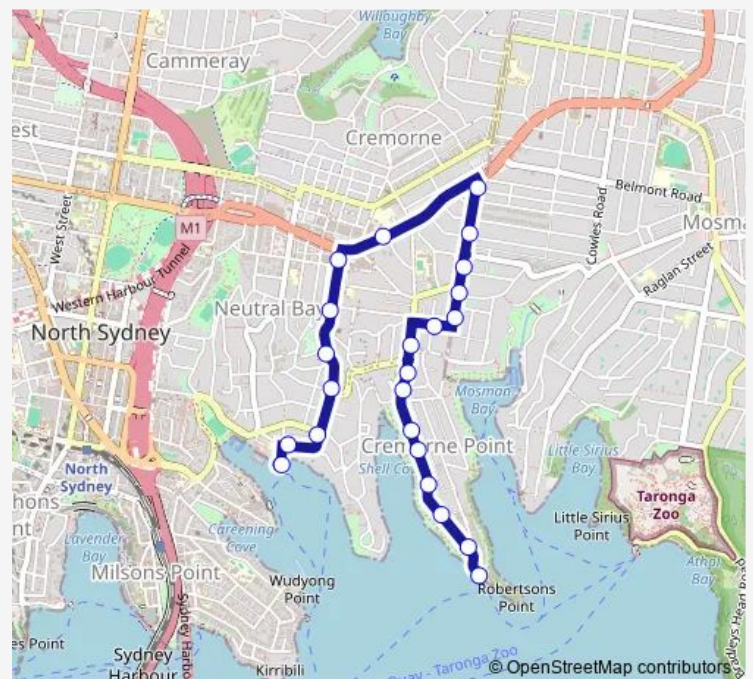

Bus 225 Neutral Bay Wharf to Cremorne Point Wharf

[Go to website](#)

Direction

Ben Boyd Rd At Yeo St — Raglan St At Military Rd

19 stops

[Open route schedule](#)

- Ben Boyd Rd At Yeo St
- Wycombe Rd Before Military Rd
- Military Rd Opp Hampden Av
- Spofforth St After Military Rd
- Spofforth St At Holt Av
- Spofforth St At Brierley St
- Spofforth St At Reginald St
- Spofforth St Opp Florence Lane
- Florence St At Reed St
- Murdoch St Opp Bennett St
- Murdoch St Before Iredale Av
- Milson Rd Opp Prior Av
- 109 Milson Rd
- Milson Rd At Sirius St
- Milson Rd Opp 58
- Milson Rd At Rialto Av
- Milson Rd Before Cremorne Rd
- Cremorne Point Wharf, Milson Rd
- Raglan St At Military Rd

Route schedule

Ben Boyd Rd At Yeo St — Raglan St At Military Rd

Monday	15:22
Tuesday	15:22
Wednesday	15:22
Thursday	15:22
Friday	15:22
Saturday	—
Sunday	—

Route info

Direction: Ben Boyd Rd At Yeo St

Stops: 19

Trip Duration: 0 hour 25 min

225 — Neutral Bay Wharf to Cremorne Point Wharf

Direction

Cremorne Point Wharf, Milson Rd — Neutral Bay Wharf, Hayes St

23 stops

[Open route schedule](#)

Cremorne Point Wharf, Milson Rd

Direction: Neutral Bay Wharf, Hayes St

Stops: 23

Trip Duration: 0 hour 15 min

225 Bus time schedules and route maps are available in an offline PDF at busmaps.com. Use the busmaps.com website to see live bus times, train schedule or subway schedule, and step-by-step directions for all public transit in Sydney