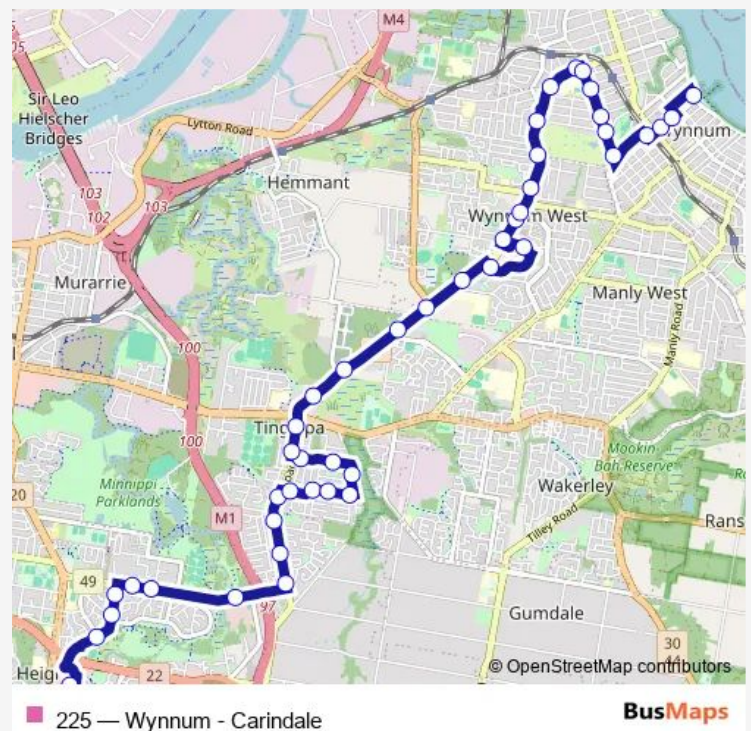

### Route schedule

Wynnum Esp near Florence St — Carindale Shopping Centre Interchange

Monday	07:10-15:30
Tuesday	07:10-15:30
Wednesday	07:10-15:30
Thursday	07:10-15:30
Friday	07:10-15:30
Saturday	—
Sunday	—

### Route info

Direction: Wynnum Esp near Florence St

Stops: 43

Trip Duration: 0 hour 42 min

Wynnum Rd at Hemmant Cemetery, stop 44

Wynnum Rd at Arena, stop 43

Belmont Rd at Palgrave Street, stop 47/43

Belmont Rd at Annette Street, stop 48/44

Annette St at Jarrow Street, stop 49/45

Annette St at Cahia Street, stop 50/46

Castlerea St at Roscrea Street, stop 51/47

Thurston St at Wallington Street, stop 52/48

Thurston St at McCorkell Street, stop 53/49