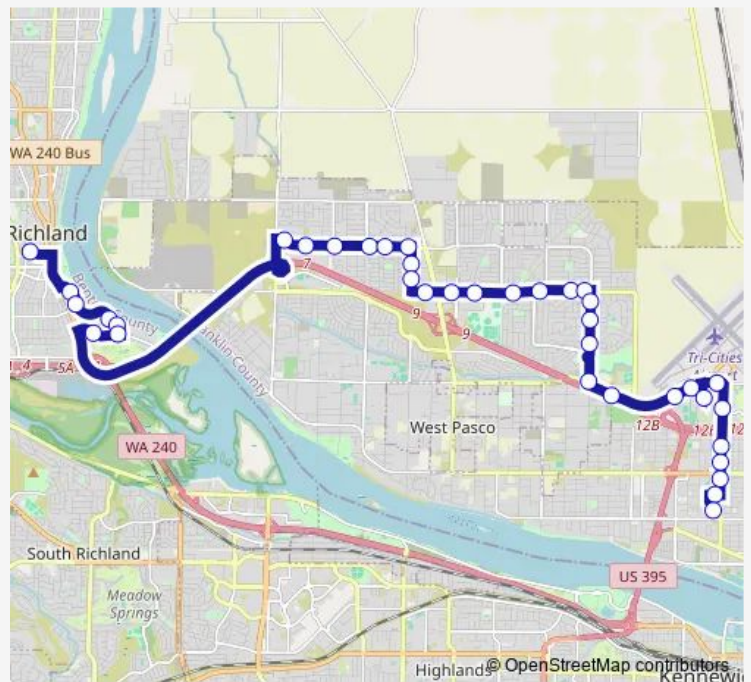

Bus 225 Route 225

[Go to website](#)

Direction
 Knight St Transit Center — 22nd Ave Transit Center
 37 stops
[Open route schedule](#)

- Knight St Transit Center
- Bradley Blvd at Amon Park Dr
- Bradley Blvd at Comstock St
- Bradley Blvd at Columbia Point Dr
- Bradley Blvd at Columbia Point Dr
- Columbia Point Dr at Bradley Blvd
- Columbia Point Dr at GW Way
- Sandifur Pkwy at Dunbarton Ave
- Sandifur Pkwy at Midland Ln
- Sandifur Pkwy at Rd 90
- Sandifur Pkwy at Rd 84
- Sandifur Pkwy at Valdez Ln / Hudson Dr
- Sandifur Pkwy at Rd 76
- Rd 76 at Savary Dr
- Rd 76 at Cordero Dr
- Burden Blvd at Rd 68
- Burden Blvd at Convention Pl
- Burden Blvd at Robert Wayne Dr
- Burden Blvd at Lansing Ln
- Burden Blvd at Madison Dr
- Burden Blvd at Kalahari Dr

Route schedule

Knight St Transit Center — 22nd Ave Transit Center

Monday	05:45-21:45
Tuesday	05:45-21:45
Wednesday	05:45-21:45
Thursday	05:45-21:45
Friday	05:45-21:45
Saturday	06:45-21:45
Sunday	08:15-18:15

Route info

Direction: Knight St Transit Center
 Stops: 37
 Trip Duration: 0 hour 34 min

225 — Route 225

Burden Blvd at Rd 44

Rd 44 at Sirocco Dr

Rd 44 at Desert Pl

Rd 44 at Bermuda Dunes / Meadowsweet St

Road 44 at Argent Pl

Sunday 08:00-18:00

Route info

Direction: 22nd Ave Transit Center

Stops: 37

Trip Duration: 0 hour 36 min

Sandifur Pkwy at Hudson Dr

Sandifur Pkwy at Moorgate Ln

Sandifur Pkwy at Rd 90