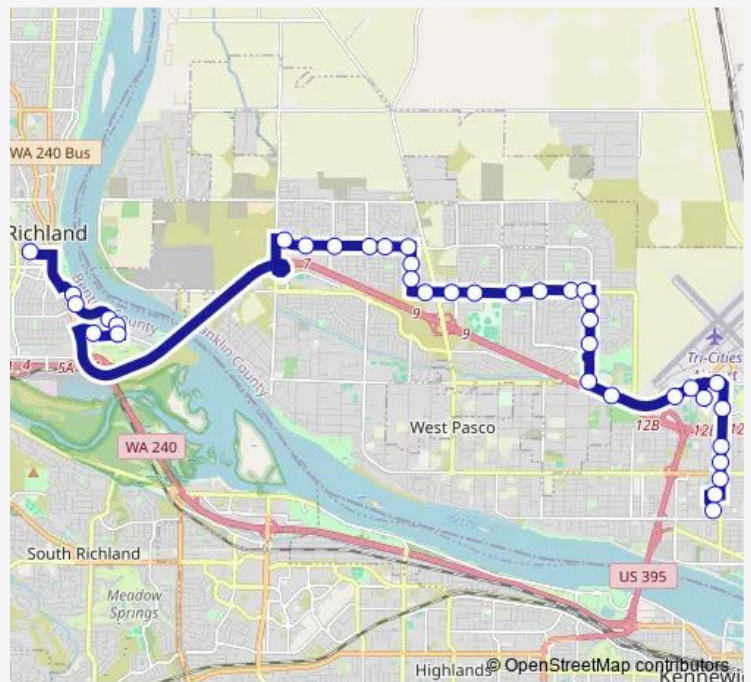

**Bus 225 Route 225**

[Go to website](#)

**Direction**  
 Knight St Transit Center — 22nd Ave Transit Center  
 37 stops  
[Open route schedule](#)

- Knight St Transit Center
- Bradley Blvd at Amon Park Dr
- Bradley Blvd at Comstock St
- Bradley Blvd at Columbia Point Dr
- Bradley Blvd at Columbia Point Dr
- Columbia Point Dr at Bradley Blvd
- Columbia Point Dr at GW Way
- Sandifur Pkwy at Dunbarton Ave
- Sandifur Pkwy at Midland Ln
- Sandifur Pkwy at Rd 90
- Sandifur Pkwy at Rd 84
- Sandifur Pkwy at Valdez Ln / Hudson Dr
- Sandifur Pkwy at Rd 76
- Rd 76 at Savary Dr
- Rd 76 at Cordero Dr
- Burden Blvd at Rd 68
- Burden Blvd at Convention Pl
- Burden Blvd at Robert Wayne Dr
- Burden Blvd at Lansing Ln
- Burden Blvd at Madison Dr
- Burden Blvd at Kalahari Dr

Route info  
 Direction: Knight St Transit Center  
 Stops: 37  
 Trip Duration: 0 hour 34 min

225 — Route 225

Burden Blvd at Rd 44

Rd 44 at Sirocco Dr

Rd 44 at Desert Pl

Rd 44 at Bermuda Dunes / Meadowsweet St

20th Ave at Agate St

20th Ave at Court St

Henry St at 20th Ave

22nd Ave Transit Center

**Direction**

22nd Ave Transit Center — Knight St Transit Center

37 stops

[Open route schedule](#)

## Route info

Direction: 22nd Ave Transit Center

Stops: 37

Trip Duration: 0 hour 36 min

Sandifur Pkwy at Hudson Dr

Sandifur Pkwy at Moorgate Ln

Sandifur Pkwy at Rd 90

Sandifur Pkwy at Midland Ln