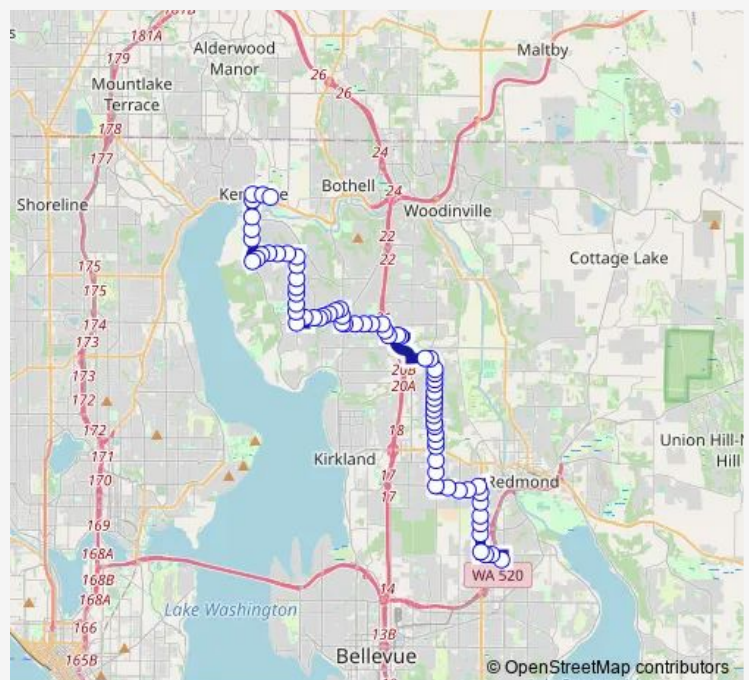

132nd Ave NE & NE 93rd St

132nd Ave NE & NE 95th St

### Route schedule

Redmond Technology Station Acs & 156th Ave NE - Bay 4 — Kenmore Park & Ride & NE Bothell Way

Monday 05:15-21:50

Tuesday 05:15-21:50

Wednesday —

Thursday 05:15-21:50

Friday 05:15-21:50

Saturday 07:25-21:25

### Route info

Direction: Redmond Technology Station Acs & 156th Ave NE - Bay 4

Stops: 71

Trip Duration: 0 hour 55 min

225

132nd Ave NE & NE 97th St

132nd Ave NE & NE 100th St

132nd Ave NE & NE 102nd Pl