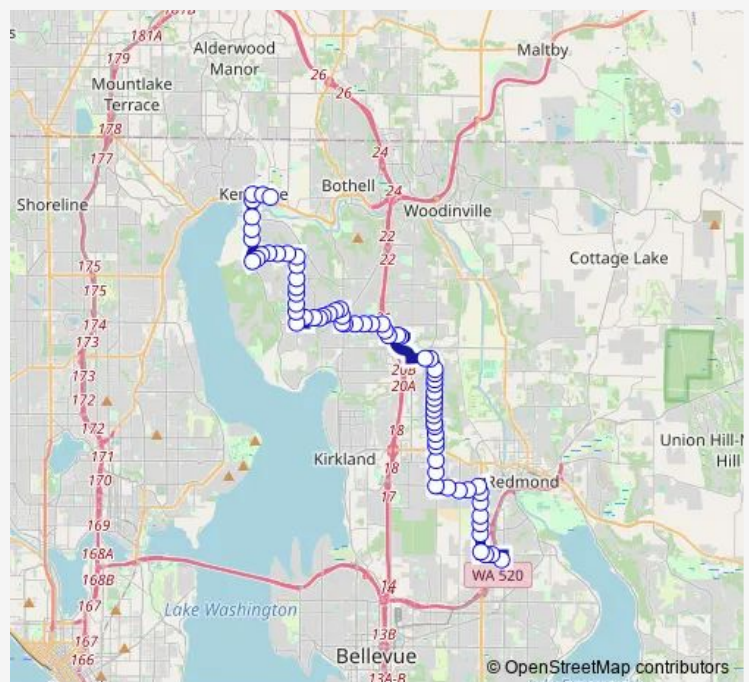

132nd Ave NE & NE 85th St

132nd Ave NE & NE 88th St

132nd Ave NE & NE 93rd St

132nd Ave NE & NE 95th St

Route schedule

Redmond Technology Station Acs & 156th Ave NE - Bay 4 — Kenmore Park & Ride & NE Bothell Way

Monday 05:15-21:50

Tuesday 05:15-21:50

Wednesday —

Thursday 05:15-21:50

Friday 05:15-21:50

Saturday 07:25-21:25

Sunday 07:25-21:25

Route info

Direction: Redmond Technology Station Acs & 156th Ave NE - Bay 4

Stops: 71

Trip Duration: 0 hour 55 min

225

132nd Ave NE & NE 97th St

132nd Ave NE & NE 100th St

132nd Ave NE & NE 102nd Pl

132nd Ave NE & NE 104th St

132nd Ave NE & NE 106th Pl

132nd Ave NE & NE 108th St

132nd Ave NE & NE 110th Pl

132nd Ave NE & NE 112th St

132nd Ave NE & NE 114th St

132nd Ave NE & NE 117th St

NE 120th St & 131st Ln Ne

NE 120th St & 128th Way Ne