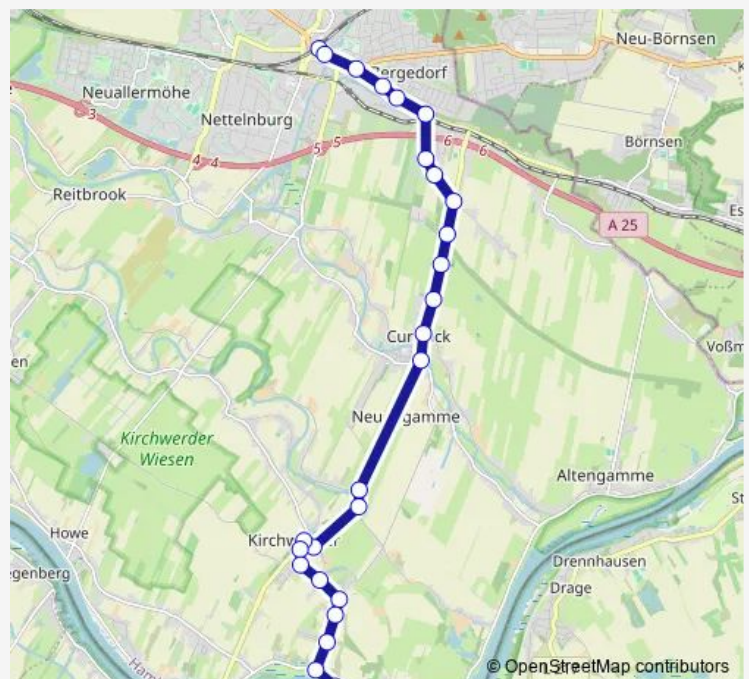

Achterschlag

Eschenhofweg

Pollhof

An der Pollhofsbrücke

Unterm Heilbrunnen

Kirchhofsweg

Mohnhof

Am Bergedorfer Hafen

Bf. Bergedorf

Route schedule

Holtenklinke — Bf. Bergedorf

Monday 05:58-19:28

Tuesday 05:58-19:28

Wednesday 05:58-19:28

Thursday 05:58-19:28

Friday 05:58-19:28

Saturday —

Sunday —

Route info

Direction: Holtenklinke

Stops: 11

Trip Duration: 0 hour 16 min

Direction

Bf. Bergedorf — Holtenklinik

7 stops

[Open route schedule](#)

Bf. Bergedorf

Am Bergedorfer Hafen

Mohnhof

Kirchhofsweg

Unterm Heilbrunnen

An der Pollhofsbrücke