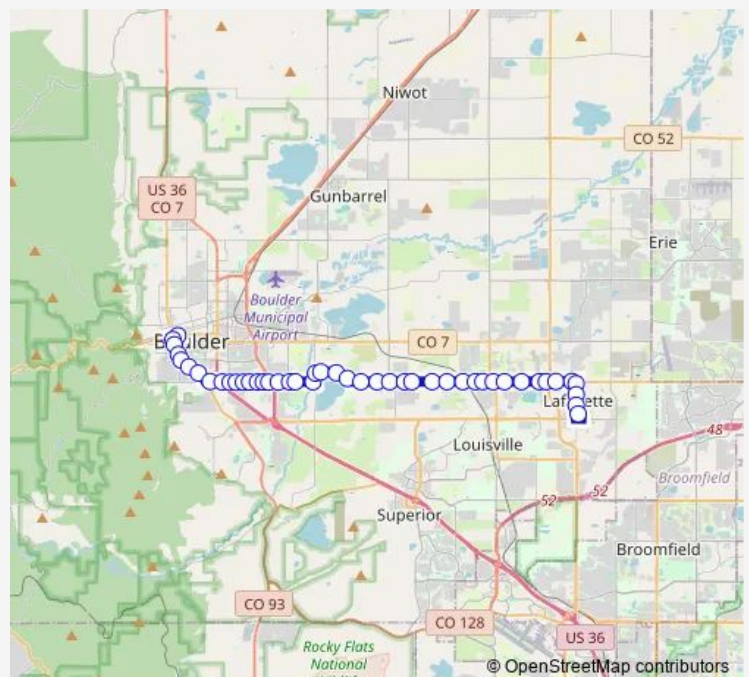

Baseline & Meadow Glen Dr

Baseline Rd & Cherryvale Rd

Cherryvale Rd & Baseline Rd

Route schedule

Downtown Boulder Station Gate E — Lafayette PnR Gate B

Monday 06:07-20:57

Tuesday 06:07-20:57

Wednesday 06:07-20:57

Thursday 06:07-20:57

Friday 06:07-20:57

Saturday 07:52-23:22

Sunday 07:52-21:22

Route info

Direction: Downtown Boulder Station Gate E

Stops: 45

Trip Duration: 0 hour 44 min

225 — Boulder / Lafayette via Baseline

Baseline Rd & Platt Middle School

Baseline Rd & Stearns Ave

Baseline Rd & Lakeview Dr

6800 Block Baseline Rd

Baseline Rd & Mallard Pond Dr

Baseline Rd & 75th St

Baseline Rd & Wewoka Dr

Baseline Rd & Ord Dr

8400 Block Baseline Rd

Baseline Rd & Nyland Way

Baseline Rd & Elgin Dr

Baseline Rd & King St

Baseline Rd & Roser Dr

Baseline Rd & N 95th St

Baseline Rd & Indian Peaks Dr