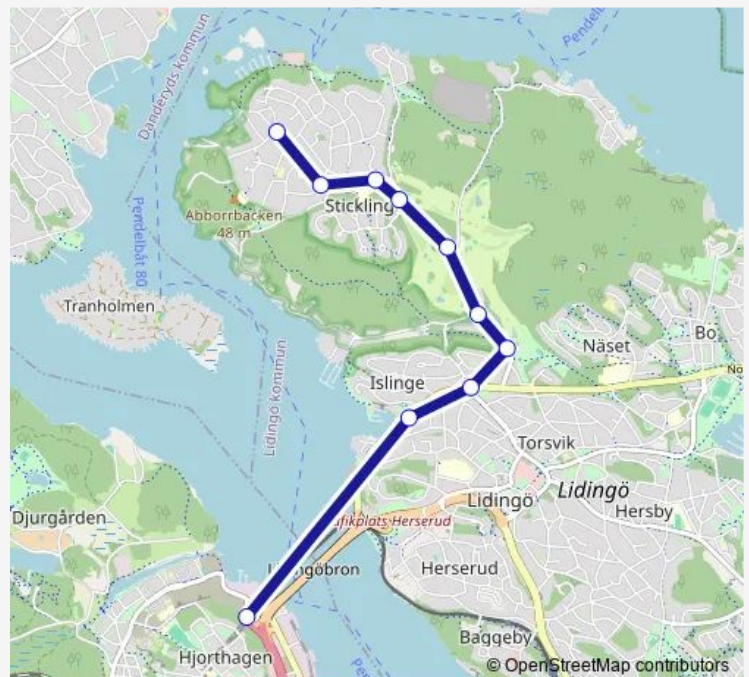

Bus 225

[Go to website](#)

Direction

Sticklinge — Ropsten T-bana

9 stops

[Open route schedule](#)

Sticklinge

Karpvägen

Sticklinge — Ropsten T-bana

Monday 07:18-08:58

Tuesday 07:18-08:58

Wednesday 07:18-08:58

Thursday 07:18-08:58

Friday 07:18-08:58

Saturday —

Sunday —

Route info

Direction: Sticklinge

Stops: 9

Trip Duration: 0 hour 14 min

Direction

Ropsten T-bana — Sticklinge

10 stops

[Open route schedule](#)

Karpvägen

Sticklinge

Route schedule

Ropsten T-bana — Sticklinge

Monday	15:34-18:14
Tuesday	15:34-18:14
Wednesday	15:34-18:14
Thursday	15:34-18:14
Friday	15:34-18:14
Saturday	—
Sunday	—

Route info

Direction: Ropsten T-bana