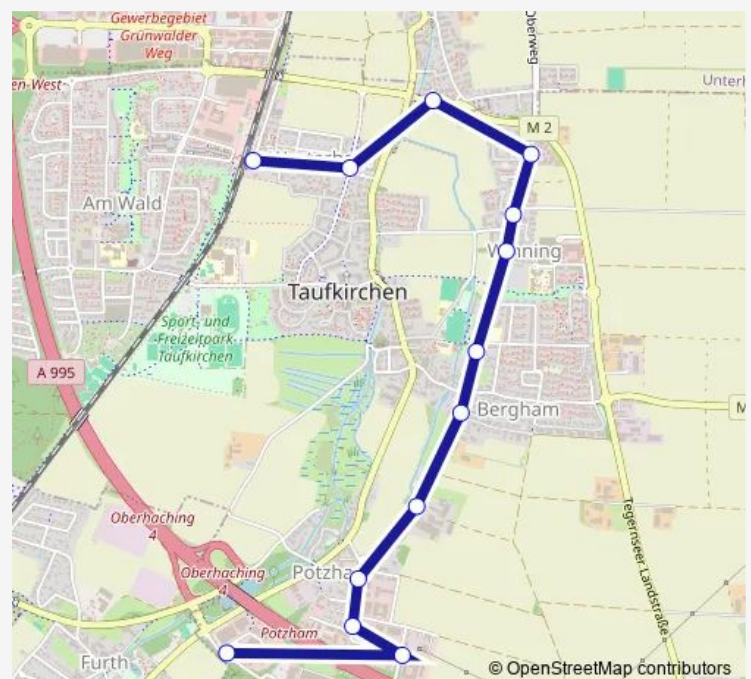

Taufkirchen, Tegerns. Landstr.

Taufkirchen, Oberweg

Taufkirchen

Route schedule

Potzham, Wettersteinstraße — Taufkirchen

Monday	05:35-23:35
Tuesday	05:35-23:35
Wednesday	05:35-23:35
Thursday	05:35-23:35
Friday	05:35-23:35
Saturday	06:15-23:35
Sunday	07:35-22:15

Route info

Direction: Potzham, Wettersteinstraße

Stops: 13

Trip Duration: 0 hour 14 min

Direction

Taufkirchen — Potzham, Wettersteinstraße

13 stops

[Open route schedule](#)

Taufkirchen

Taufkirchen, Oberweg

Taufkirchen, Tegerns. Landstr.

Winning, Hinterm Hofanger

Winning, Zacherlweg

Bergham, Riegerweg

Bergham, Edelweißstraße

Bergham, Im Mitterfeld

Tuesday 05:51-23:51

Wednesday 05:51-23:51

Thursday 05:51-23:51

Friday 05:51-23:51

Saturday 06:31-23:51

Sunday 07:51-22:31

Route info

Direction: Taufkirchen