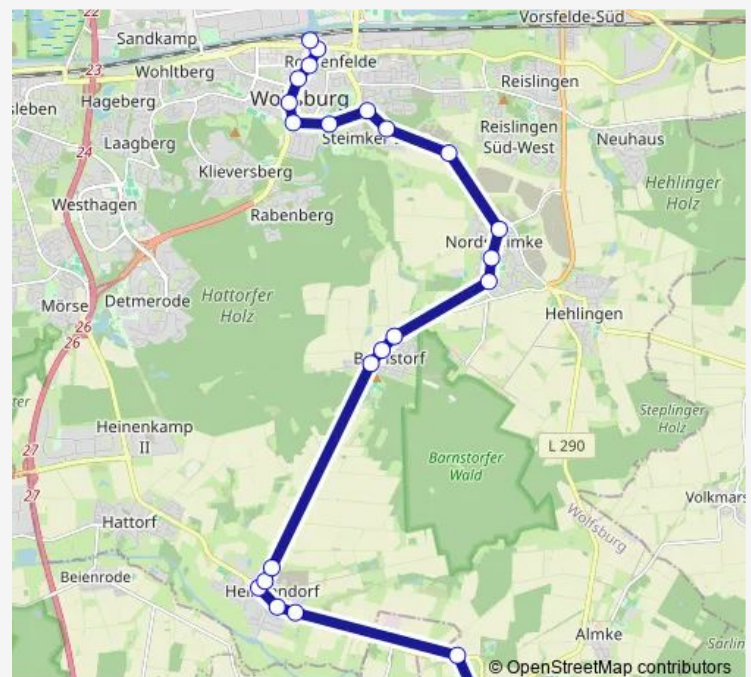

Wolfsburg, Heiligendorf

Wolfsburg, Barnstorfer Straße

Wolfsburg, Landwehrkamp

Wolfsburg, Barnstorf

Wolfsburg, Ringstraße

Wolfsburg, Scharenhop

Wolfsburg, Hohe Eichen

Wolfsburg, Kalkbergweg

### Route schedule

Wolfsburg, Neindorf Schule — Wolfsburg, Hauptbahnhof

Monday 20:23-21:23

Tuesday 20:23-21:23

Wednesday 20:23-21:23

Thursday 20:23-21:23

Friday 20:23-21:23

Saturday 20:23-22:23

### Route info

Direction: Wolfsburg, Neindorf Schule

Stops: 23

Trip Duration: 0 hour 37 min

■ 225

BusMaps

Wolfsburg, Zob

Wolfsburg, Hauptbahnhof

## Route info

Direction: Wolfsburg, Hauptbahnhof

Stops: 26

Trip Duration: 0 hour 42 min

225 Bus time schedules and route maps are available in an offline PDF at [busmaps.com](https://busmaps.com). Use the [busmaps.com](https://busmaps.com) website to see live bus times, train schedule or subway schedule, and step-by-step directions for all public transit in Wolfsburg