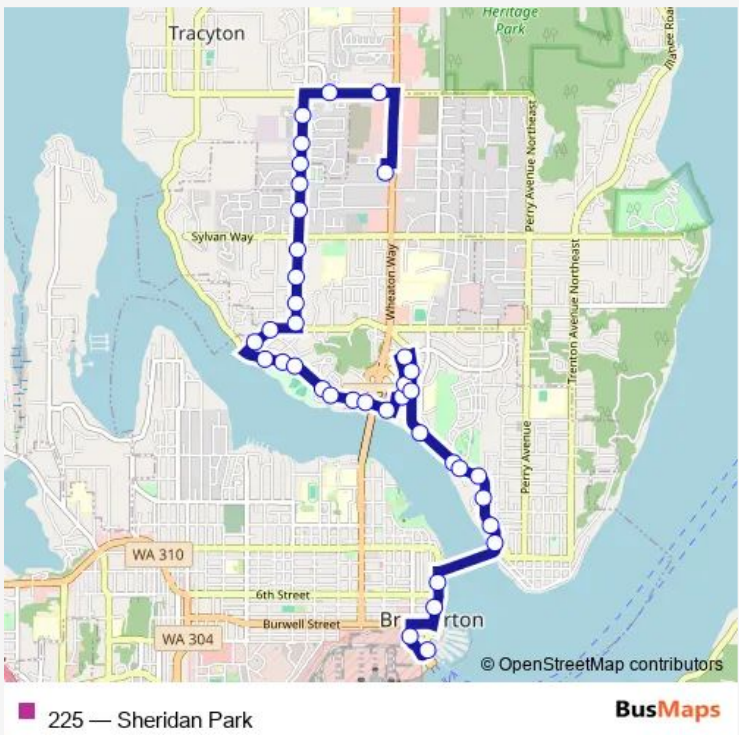

Bus 225 Sheridan Park

[Go to website](#)

Direction
 Wheaton Way Transit Center (Wwtc) — Bremerton Transportation Center (Btc)
 38 stops
[Open route schedule](#)

- Wheaton Way Transit Center (Wwtc)
- Redwood Plaza
- Riddell at Ridgemont
- Pine Rd at Riddell (before David)
- Pine Rd at Normandy (Elks)
- Pine Rd at Nantucket
- Pine Rd at Pinewood
- Pine Rd at Pearl
- Pine Rd at Sylvan Way
- Pine Rd at the Willows Retirement Apts.
- Pine Rd at Magnolia Dr.
- Pine Rd at Sheridan Rd
- Sheridan at Rickey
- Sheridan Rd at Lebo Blvd (Bayview Apts.)
- Lebo Blvd at Oak
- Lebo Blvd at Apple St
- Lebo Blvd at Hefner (Lion's Park)
- Lebo Blvd at Stephenson
- Lebo Blvd at Lent Ln
- Lebo Blvd across from Stafford Healthcare
- Lebo Blvd at Juniper

Route schedule
 Wheaton Way Transit Center (Wwtc) — Bremerton Transportation Center (Btc)

Monday	04:50-20:02
Tuesday	04:50-20:02
Wednesday	04:50-20:02
Thursday	04:50-20:02
Friday	04:50-20:02
Saturday	10:32-16:32
Sunday	—

Route info
 Direction: Wheaton Way Transit Center (Wwtc)
 Stops: 38
 Trip Duration: 0 hour 25 min

Lebo Blvd at Clare

Juniper at Hemlock

Hemlock at Callahan Dr

Callahan at Hemlock

Old Wheaton way at Current Dental

Thursday 06:00-20:00

Friday 06:00-20:00

Saturday 10:00-17:00

Sunday —

Route info

Direction: Bremerton Transportation Center (Btc)

Stops: 41

Trip Duration: 0 hour 24 min