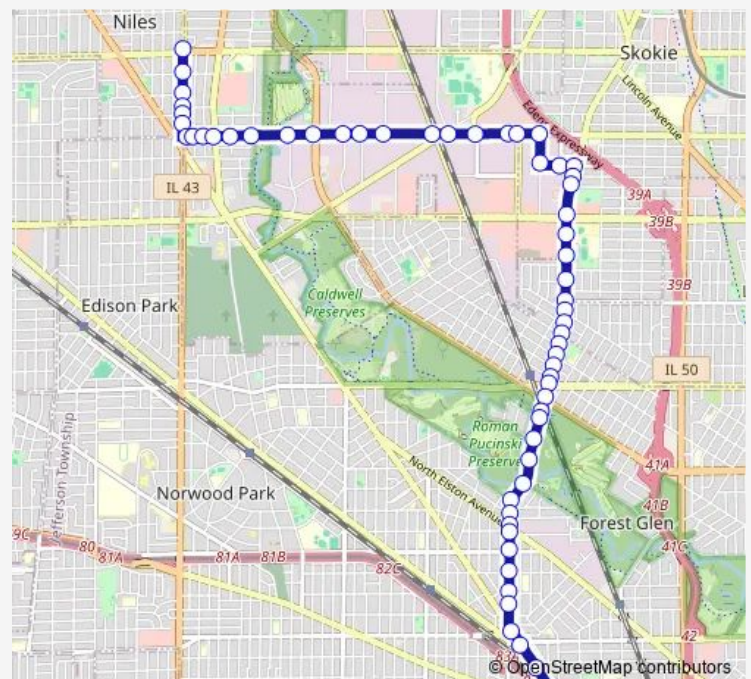

Howard/Oak Park

Howard/Caldwell

Howard/Natchez

Howard/Croname

Howard/Merrimac

Howard/Lehigh

Howard/Austin

Howard/Menard/Gross Point

### Route schedule

Harlem/Oakton — Jefferson Park Transit Center

Monday 15:35-18:05

Tuesday 15:35-18:05

Wednesday 15:35-18:05

Thursday 15:35-18:05

Friday 15:35-18:05

Saturday —

### Route info

Direction: Harlem/Oakton

Stops: 60

Trip Duration: 0 hour 26 min

225 — Central - Howard

Howard/Central

Howard St & Linder Ave

Linder Ave & Fargo Ave