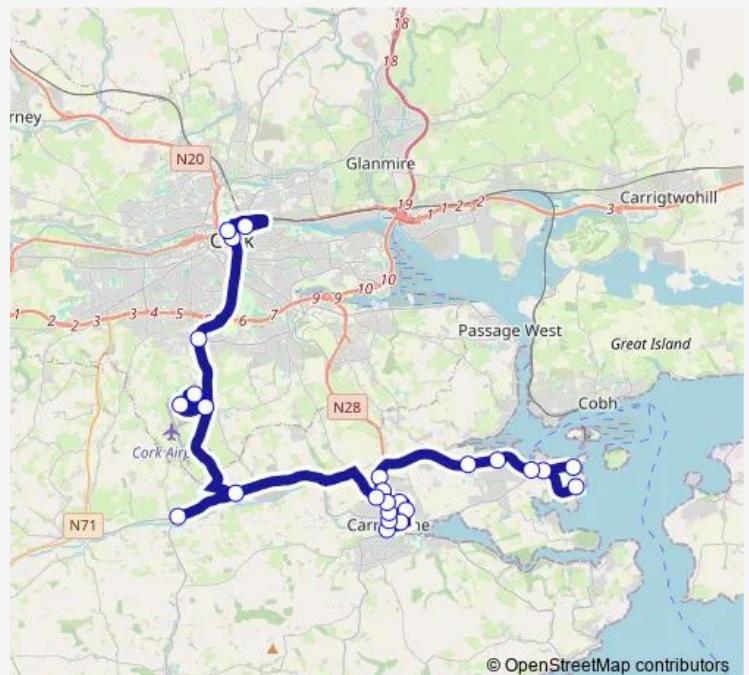

### Route schedule

Haulbowline — Kent Station

Monday 06:20-23:20

Tuesday 06:20-23:20

Wednesday 06:20-23:20

Thursday 06:20-23:20

Friday 06:20-23:20

Saturday 06:20-23:20

### Route info

Direction: Haulbowline

Stops: 25

Trip Duration: 1 hour 19 min

225 — Cork Airport - Haulbowline

Forge Hill Junction

Eglinton Street

Parnell Place

Kent Station

## Route info

Direction: Kent Station

Stops: 26

Trip Duration: 1 hour 16 min

225 Bus time schedules and route maps are available in an offline PDF at [busmaps.com](https://busmaps.com). Use the [busmaps.com](https://busmaps.com) website to see live bus times, train schedule or subway schedule, and step-by-step directions for all public transit in Cork