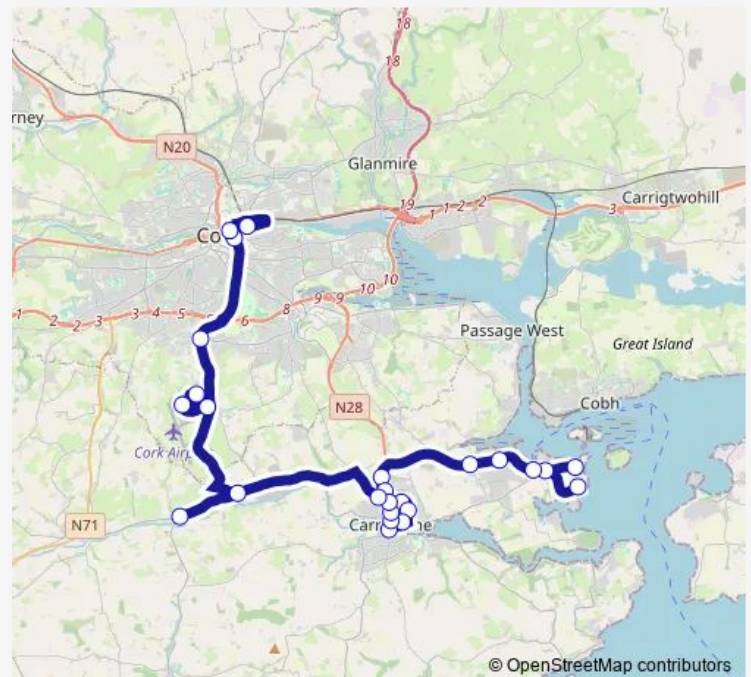

Ringaskiddy

Deep Water Berth

Pfizers

Shanbally Church

Carrig na Curra

Herons Wood

Bridgemount

Carrigaline (Waterpark Southbound)

Seaview

Carrigaline (Town Ctr Bridge Northbound)

Carrigaline Hotel

Cork Road

Glenview

Glenwood Court

Ballygarvan

Fivemilebridge

Cork Airport

Airport Business Pk

Farmers Cross

Route schedule

Haulbowline — Kent Station

Monday	06:20-23:20
Tuesday	06:20-23:20
Wednesday	06:20-23:20
Thursday	06:20-23:20
Friday	06:20-23:20
Saturday	06:20-23:20
Sunday	06:20-23:20

Route info

Direction: Haulbowline

Stops: 25

Trip Duration: 0 hour 59 min

225 — Cork Airport - Haulbowline

Forge Hill Junction

Eglinton Street

Parnell Place