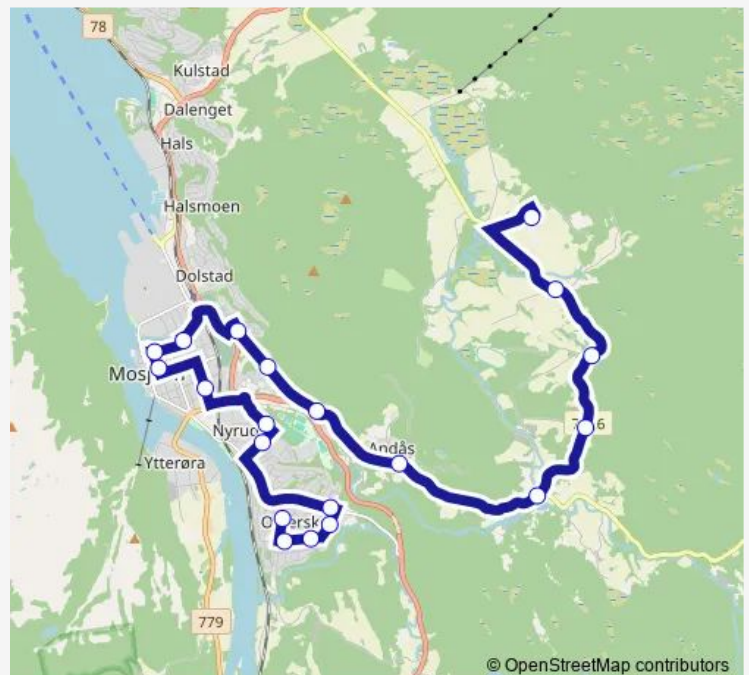

### Route schedule

Vefsn landbruksskole — Olderskog skole

Monday 07:42-14:57

Tuesday 07:42-14:57

Wednesday 07:42-14:57

Thursday 07:42-14:57

Friday 07:42-14:57

Saturday —

### Route info

Direction: Vefsn landbruksskole

Stops: 18

Trip Duration: 0 hour 30 min

© OpenStreetMap contributors

■ 225 — Mosjøen-Åremma-Marka-Kjemsås

BusMaps