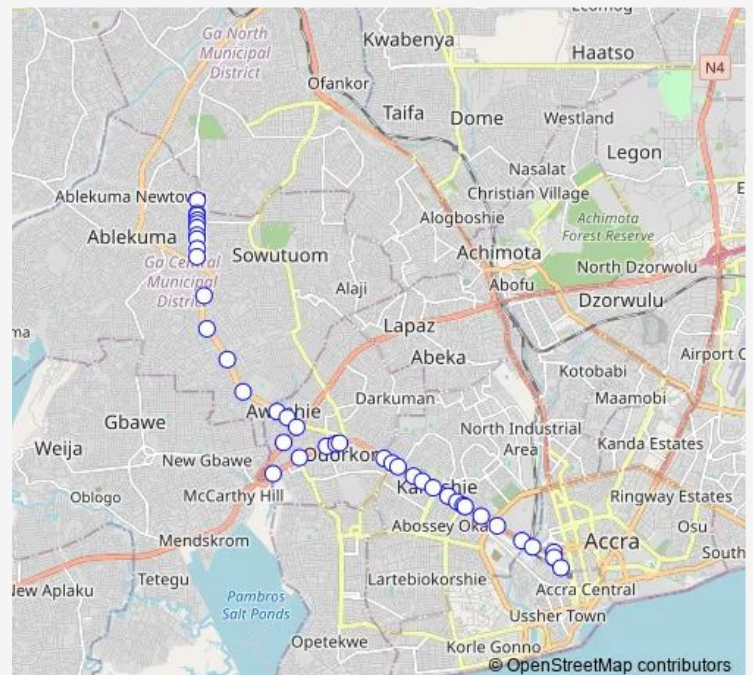

Busia Junction

### Route schedule

Fan-Milk — Accra Cmb

Monday 06:00

Tuesday 06:00

Wednesday 06:00

Thursday 06:00

Friday 06:00

Saturday 06:00

### Route info

Direction: Fan-Milk

Stops: 40

Trip Duration: 1 hour 18 min

225 — Fan-Milk ↔ Accra Cmb

Cold Store

Odorkor

Darkuman Junction

## Route info

Direction: Accra Cmb

Stops: 32

Trip Duration: 1 hour 18 min

Nic

Fanmilk Junction

Second Yellow

Aba ase