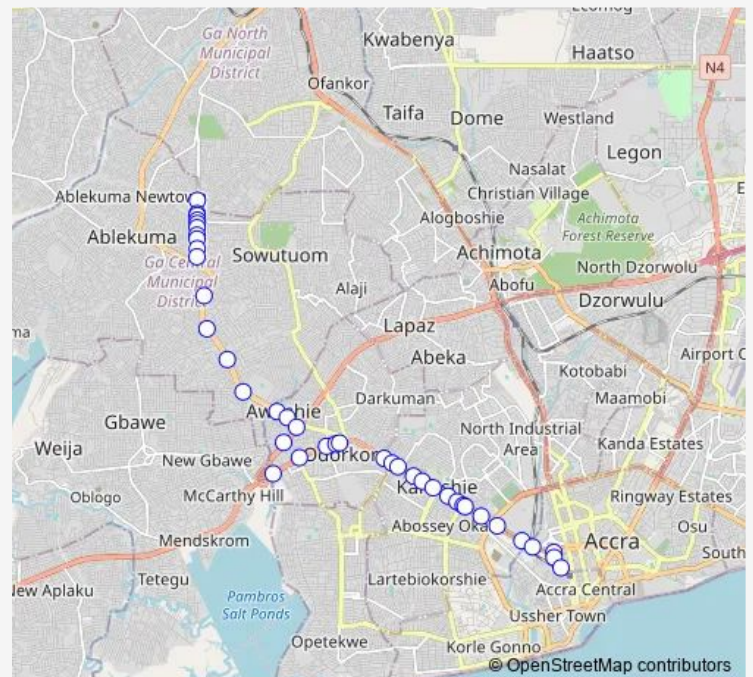

Bridge

Awoshie Junction

Anyaa Market (Awoshie)

Awoshie Last stop

Awoshie

Mallam

Awoshie Vineyard

Water Works

Thursday 06:00

Friday 06:00

Saturday 06:00

Sunday 06:00

Route info

Direction: Fan-Milk

Stops: 40

Trip Duration: 1 hour 18 min

225 — Fan-Milk ↔ Accra Cmb

Cold Store

Odorkor

Darkuman Junction

Dansoman Junction

Atico

Mataheko Quarters

Accra Academy

Saturday 06:00

Sunday 06:00

Route info

Direction: Accra Cmb

Stops: 32

Trip Duration: 1 hour 18 min

Nic

Fanmilk Junction