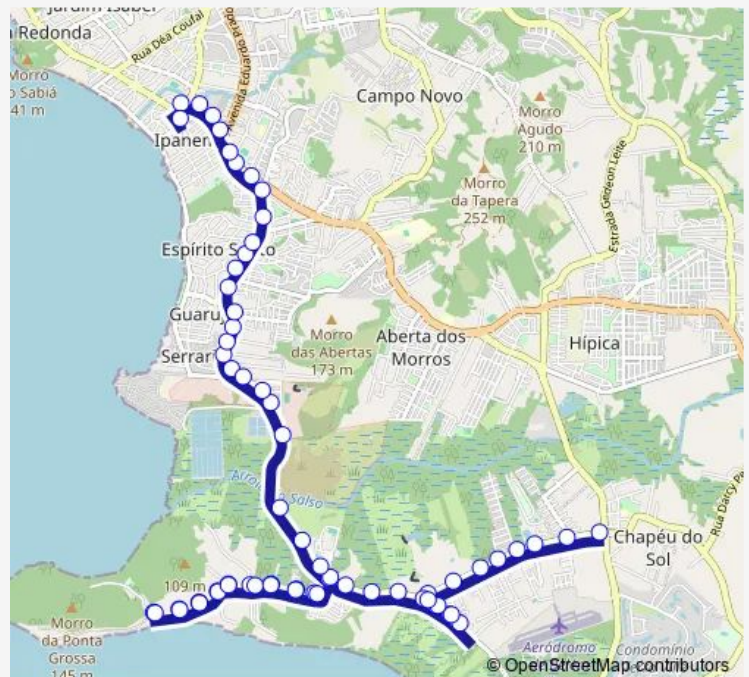

Saturday —

Sunday —

Route info

Direction: Retiro DA Ponta Grossa DF 74

Stops: 65

Trip Duration: 0 hour 30 min

1714 — Ponta Grossa / Escola Odila Gay

Retiro DA Ponta Grossa 3833