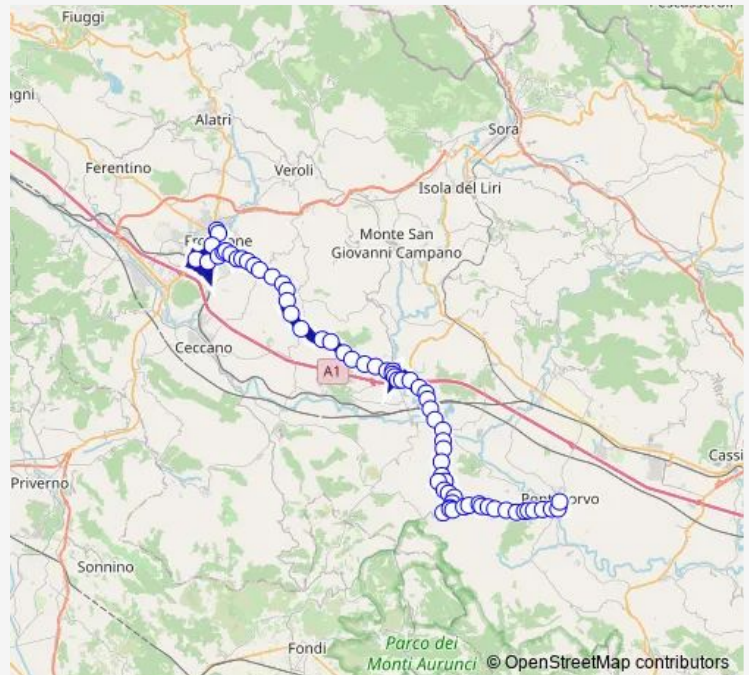

## Route schedule

Frosinone | Via Tiburtina Via Lago Maggiore # f3479 — Pontecorvo | Ospedale # f4299

Monday	14:05
Tuesday	14:05
Wednesday	14:05
Thursday	14:05
Friday	14:05
Saturday	13:45
Sunday	—

## Route info

Direction: Frosinone | Via Tiburtina Via Lago Maggiore # f3479

Stops: 68

Trip Duration: 1 hour 13 min

Frosinone - Pontecorvo # Po19d

Pofi | Via Casilina Via Colle Lisi # f5250

Ceprano | Via Casilina (Km 100) # f5251