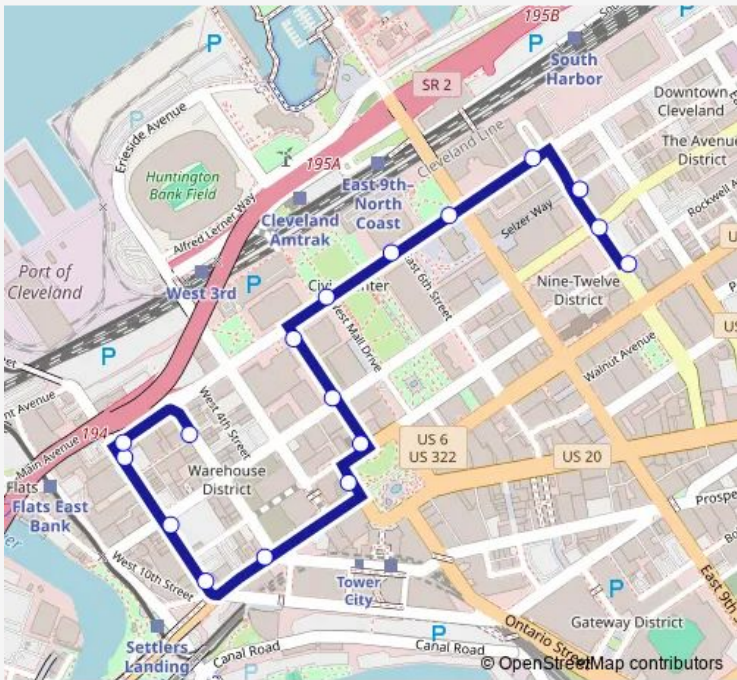

## Bus B-Line Trolley

[Go to website](#)

**Direction**  
 E 12th ST & Rockwell Av — W 6TH ST & Johnson Ct  
 17 stops  
[Open route schedule](#)

- E 12th ST & Rockwell Av
- E 12TH ST & ST. CLAIR AV
- E 12th ST & Hamilton Av
- Lakeside AV & E 12th St
- Lakeside AV & E 9TH St
- Lakeside AV & E 6TH St
- LAKESIDE AV & W MALL DR
- Ontario ST & Lakeside Av
- Ontario ST & ST. Clair Av
- Ontario ST & Rockwell Av
- West Roadway & Superior Av
- SUPERIOR AV & W 6TH ST
- W 9TH ST & Superior Av
- W 9TH ST & ST. Clair Av
- W 9TH ST & Lakeside Av
- W LAKESIDE AV & W 9TH ST
- W 6TH ST & Johnson Ct

Route schedule  
 E 12th ST & Rockwell Av — W 6TH ST & Johnson Ct

Monday	06:48-19:11
Tuesday	06:48-19:11
Wednesday	06:48-19:11
Thursday	06:48-19:11
Friday	06:48-19:11
Saturday	—
Sunday	—

Route info  
 Direction: E 12th ST & Rockwell Av  
 Stops: 17  
 Trip Duration: 0 hour 13 min

## Route schedule

W 6TH ST &amp; Johnson Ct — E 12th ST &amp; Rockwell Av

Monday 06:48-19:03

Tuesday 06:48-19:03

Wednesday 06:48-19:03

Thursday 06:48-19:03

Friday 06:48-19:03

Saturday —

## Route info

Direction: W 6TH ST &amp; Johnson Ct

Stops: 9

Trip Duration: 0 hour 8 min

B-Line Trolley Bus time schedules and route maps are available in an offline PDF at [busmaps.com](https://busmaps.com). Use the [busmaps.com](https://busmaps.com) website to see live bus times, train schedule or subway schedule, and step-by-step directions for all public transit in Cleveland