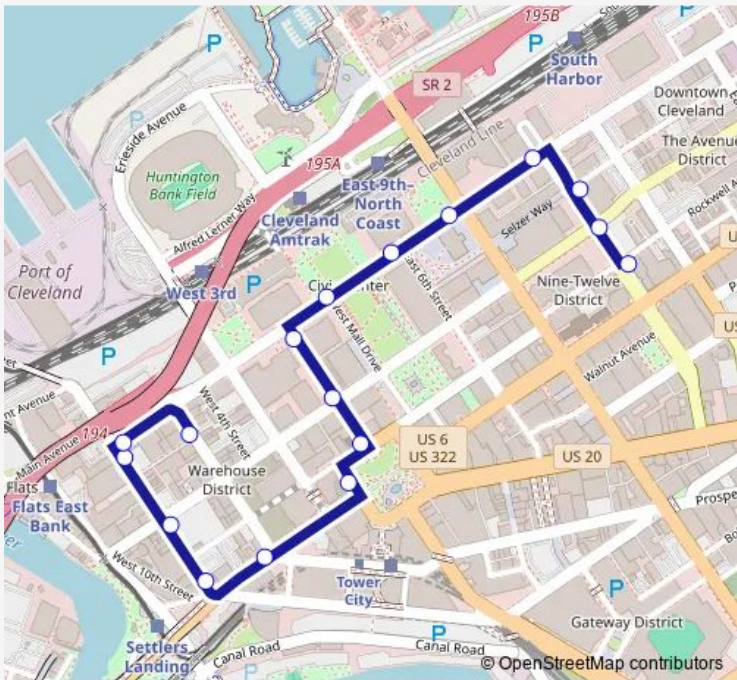

Bus B-Line Trolley

[Go to website](#)

Direction
 E 12th ST & Rockwell Av — W 6TH ST & Johnson Ct
 17 stops
[Open route schedule](#)

- E 12th ST & Rockwell Av
- E 12th ST & ST. Clair Av
- E 12th ST & Hamilton Av
- Lakeside AV & E 12th St
- Lakeside AV & E 9TH St
- Lakeside AV & E 6TH St
- Lakeside AV & W Mall Dr
- Ontario ST & Lakeside Av
- Ontario ST & ST. Clair Av
- Ontario ST & Rockwell Av
- West Roadway & Superior Av
- Superior AV & W 6TH St
- W 9TH ST & Superior Av
- W 9TH ST & ST. Clair Av
- W 9TH ST & Lakeside Av
- W Lakeside AV & W 9TH St
- W 6TH ST & Johnson Ct

Route schedule
 E 12th ST & Rockwell Av — W 6TH ST & Johnson Ct

Monday	06:48-19:11
Tuesday	06:48-19:11
Wednesday	06:48-19:11
Thursday	06:48-19:11
Friday	06:48-19:11
Saturday	—
Sunday	—

Route info
 Direction: E 12th ST & Rockwell Av
 Stops: 17
 Trip Duration: 0 hour 13 min

■ B-Line Trolley BusMaps

Direction

W 6TH ST & Johnson Ct — E 12th ST & Rockwell Av

9 stops

[Open route schedule](#)

W 6TH ST & Johnson Ct

W 6TH ST & Frankfort Av

Superior AV & W 6TH St

Direction: W 6TH ST & Johnson Ct

Stops: 9

Trip Duration: 0 hour 8 min

B-Line Trolley Bus time schedules and route maps are available in an offline PDF at busmaps.com. Use the busmaps.com website to see live bus times, train schedule or subway schedule, and step-by-step directions for all public transit in Cleveland