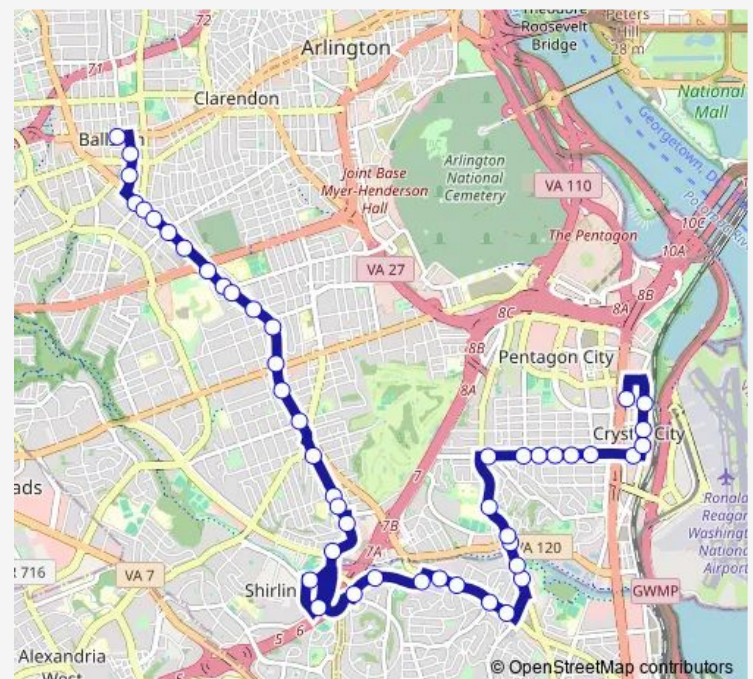

S Glebe Rd+3 St S

S Glebe Rd+6 St S

S Glebe Rd+8 St S

S Glebe Rd+Columbia Pk

S Glebe Rd+13 St S

S Glebe Rd+16 St

S Kenmore St+19 St S

S Kenmore St+22 St S

S Kenmore St+24 St S

S Shirlington Rd+25 St S

Shirlington Rd+S Four Mile Run Dr

Route schedule

Ballston+Bay F — Crystal City+Bay B

Monday	05:43-02:00 ⁺¹
Tuesday	05:43-01:55 ⁺¹
Wednesday	05:43-01:55 ⁺¹
Thursday	05:43-02:00 ⁺¹
Friday	05:30-01:55 ⁺¹
Saturday	07:30-02:00 ⁺¹
Sunday	07:30-02:00 ⁺¹

Route info

Direction: Ballston+Bay F

Stops: 46

Trip Duration: 0 hour 38 min

23b — Mclean-Crystal City

Shirlington+Bay A

Arlington Mill Dr+S Randolph St

Martha Custis Dr+Gunston Rd

Route info

Direction: Crystal City+Bay B

Stops: 30

Trip Duration: 0 hour 45 min

N Glebe Rd+3 Rd N

N Glebe Rd+4 St N

N Glebe Rd+N Quincy St

Wilson Bl+N Randolph St