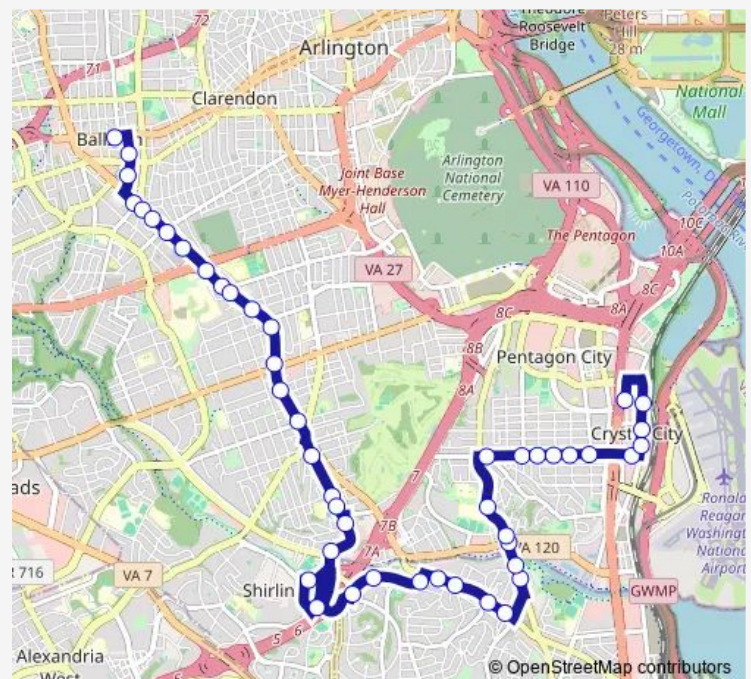

W Glebe Rd+Milan Dr

W Glebe Rd+Florence Dr

W Glebe Rd+Valley Dr

Valley Dr+Tennessee Av

Martha Custis Dr+Parc East Condos

Martha Custis Dr+Gunston Rd

Shirlington+Bay D

Shirlington Rd+S Four Mile Run Dr

S Shirlington Rd+25 St S

### Route schedule

Crystal City+Bay B — Ballston+Bay A

Monday	05:26-01:14 <sup>+1</sup>
Tuesday	05:26-01:13 <sup>+1</sup>
Wednesday	05:26-01:13 <sup>+1</sup>
Thursday	05:26-01:14 <sup>+1</sup>
Friday	05:26-01:13 <sup>+1</sup>
Saturday	07:04-01:14 <sup>+1</sup>
Sunday	07:04-01:14 <sup>+1</sup>

### Route info

Direction: Crystal City+Bay B

Stops: 39

Trip Duration: 0 hour 43 min

23B — Mclean-Crystal City

S Kenmore St+24 St S

S Kenmore St+22 St S

S Kenmore St+19 St S