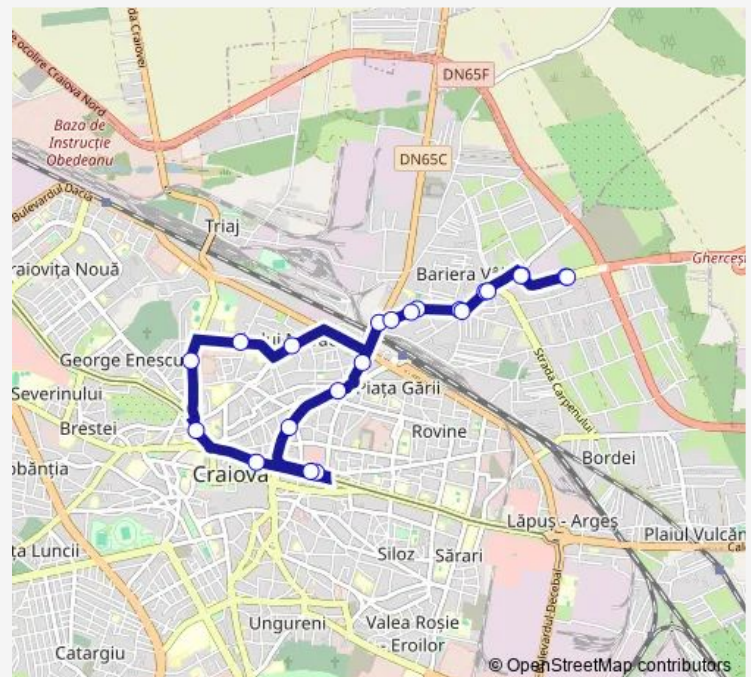

Piata Centrala

Nicolae Balcescu

Rond

Guliver

Biserica

Scoala

Alimentara

Petrom Service

### Route schedule

Dezbenzinare 1 — Dezbenzinare 1 Sosire

Monday 07:00-17:13

Tuesday 07:00-17:13

Wednesday 07:00-17:13

Thursday 07:00-17:13

Friday 07:00-17:13

Saturday 07:00-17:13

### Route info

Direction: Dezbenzinare 1

Stops: 22

Trip Duration: 0 hour 40 min

■ 23b — Traseul 23b

23b Bus time schedules and route maps are available in an offline PDF at [busmaps.com](https://busmaps.com). Use the [busmaps.com](https://busmaps.com) website to see live bus times, train schedule or subway schedule, and step-by-step directions for all public transit in Craiova