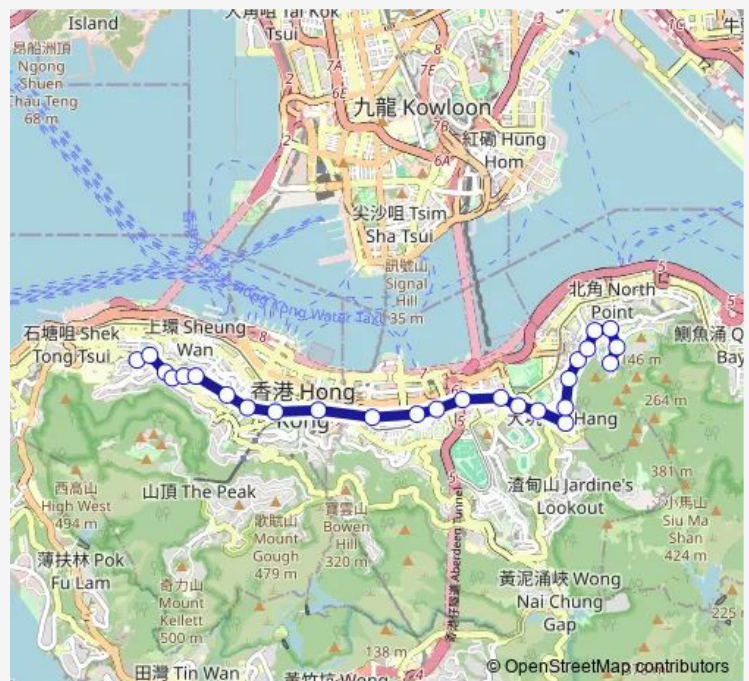

Bus 23b Braemar Hill - Park Road / Robinson Road

[Go to website](#)

Direction

[Ctb] ST. Stephen'S Girls' College, Park Road — [Ctb] Braemar Hill[[Kmb] Braemar Hill BUS Terminus

26 stops

[Open route schedule](#)

Route schedule

[Ctb] ST. Stephen'S Girls' College, Park Road — [Ctb] Braemar Hill[[Kmb] Braemar Hill BUS Terminus

Monday	07:10-16:35
Tuesday	07:10-16:35
Wednesday	07:10-16:35
Thursday	07:10-16:35
Friday	07:10-16:35
Saturday	—
Sunday	—

Route info

Direction: [Ctb] ST. Stephen'S Girls' College, Park Road

Stops: 26

Trip Duration: 0 hour 41 min

[Ctb] Causeway BAY - Paterson Street, YEE WO Street[[Kmb+Ctb] Paterson Street/
Causeway BAY - Paterson Street, YEE WO Street