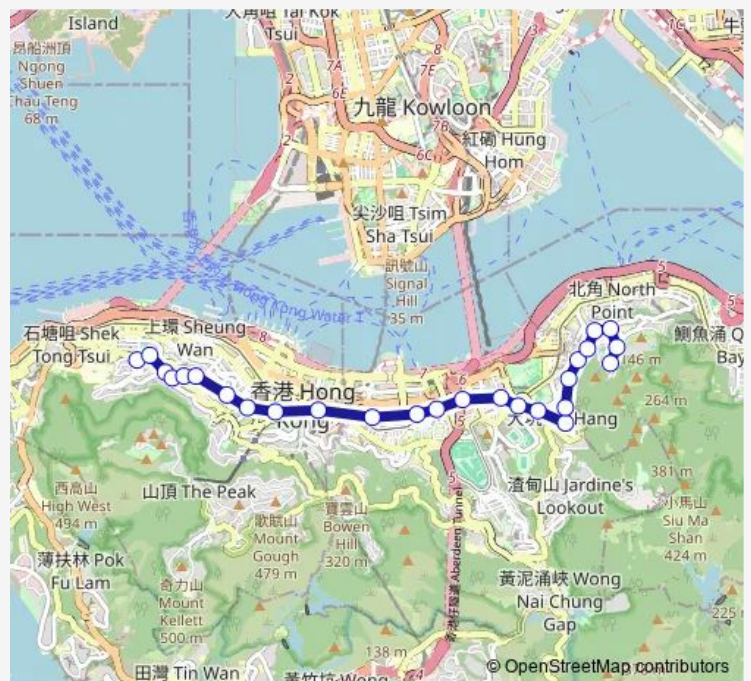

**Bus 23B Braemar Hill - Park Road / Robinson Road**

[Go to website](#)

**Direction**  
 [Ctb] ST. Stephen'S Girls' College, Park Road — [Ctb] Braemar Hill[[Kmb] Braemar Hill BUS Terminus

26 stops

[Open route schedule](#)

**Route schedule**

[Ctb] ST. Stephen'S Girls' College, Park Road — [Ctb] Braemar Hill[[Kmb] Braemar Hill BUS Terminus

Monday	07:10-16:35
Tuesday	07:10-16:35
Wednesday	07:10-16:35
Thursday	07:10-16:35
Friday	07:10-16:35
Saturday	—
Sunday	—

**Route info**

Direction: [Ctb] ST. Stephen'S Girls' College, Park Road

Stops: 26

Trip Duration: 0 hour 44 min

23B — Braemar Hill - Park Road / Robinson Road

[Ctb] ST. Paul'S Hospital, Tung LO WAN Road[[Kmb+Ctb]  
ST. Paul'S Hospital/<Br>St. Paul'S Hospital, Tung LO  
WAN Road[[Kmb] ST. Paul'S Hospital

## Direction

[Ctb] Braemar Hill|[Kmb] Braemar Hill BUS Terminus —  
[Ctb] Raimondi College, Robinson Road

33 stops

[Open route schedule](#)

[Ctb] Braemar Hill|[Kmb] Braemar Hill BUS Terminus

[Ctb] Oxford Court, Braemar Hill Road|[Kmb] Oxford  
Court(Hksyu)