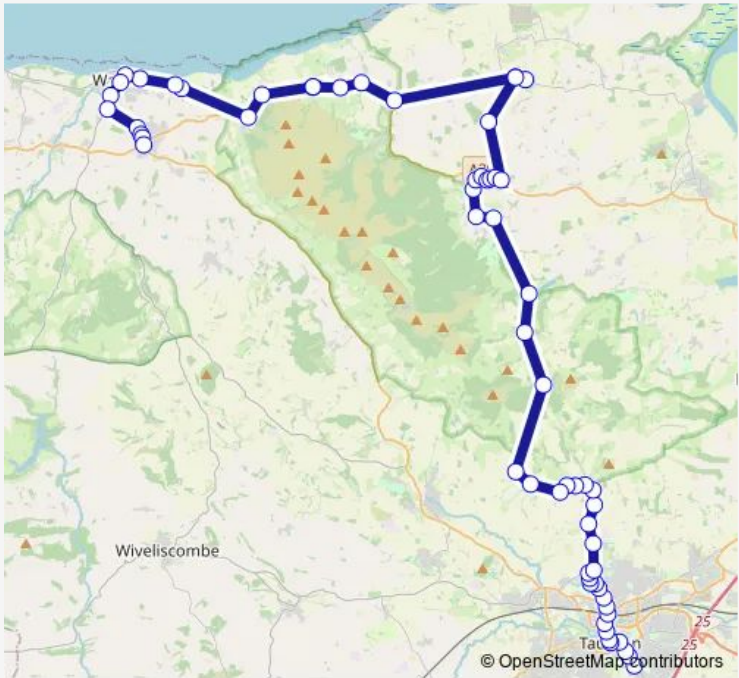

Bus 23B Williton - Kilve - Nether Stowey - Taunton

[Go to website](#)

Direction
 Richard Huish College — County Stores
 61 stops
[Open route schedule](#)

- Richard Huish College
- Holway Avenue
- Tauntfield Close
- Alms Houses
- Market House
- The Parade
- The Bridge
- Flook House
- Taunton Station Bridge
- St Andrews
- George Street
- Peile Drive
- Clifford Avenue
- Turner Road
- Whitmore Road
- Corkscrew Lane
- Kingston Road
- Lower Marsh Farm
- Nailsborne Turn
- Mill Cross
- The Grange

Route schedule
 Richard Huish College — County Stores

Monday	16:45-16:50
Tuesday	16:45-16:50
Wednesday	16:45-16:50
Thursday	16:45-16:50
Friday	16:45-16:50
Saturday	—
Sunday	—

Route info
 Direction: Richard Huish College
 Stops: 61
 Trip Duration: 1 hour 44 min

■ 23B — Williton - Kilve - Nether Stowey - Taunton **BusMaps**

Swan Inn

Garfields

Quantock Way

Telephone Box

Yarford Lane

Crossroads

The Pines

Kingston Road

Corkscrew Lane

Whitmore Road

Turner Road

Clifford Avenue

Peile Drive

George Street

St Andrews Road