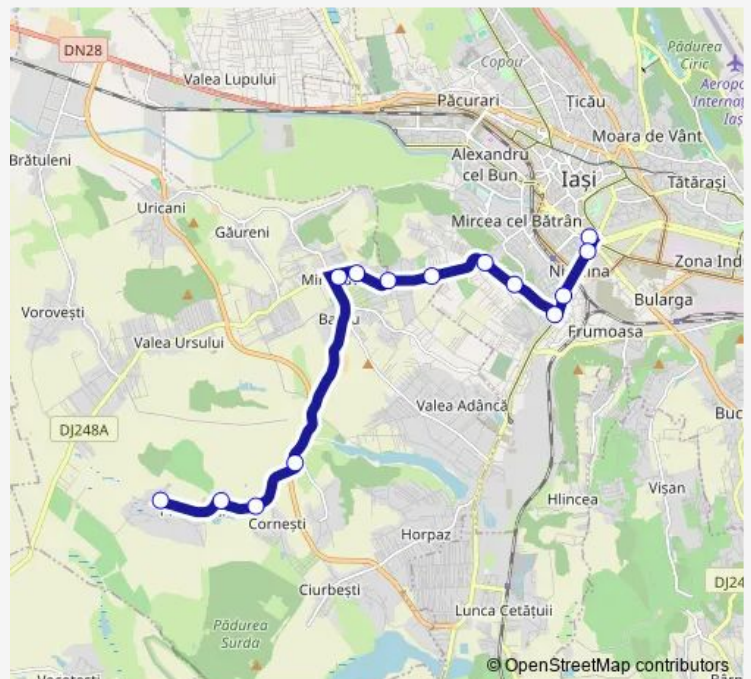

Tudor Neculai

Pod Nicolina

Podu Ro (3)

Bis. Lipovenească

Podu Ros (4)

Route schedule

Scoala Proselnici — Podu Ros (4)

Monday 06:30-18:45

Tuesday 06:30-18:45

Wednesday 06:30-18:45

Thursday 06:30-18:45

Friday 06:30-18:45

Saturday 05:15-21:15

Sunday 05:15-21:15

Route info

Direction: Scoala Proselnici

Stops: 15

Trip Duration: 0 hour 40 min

23b — Podu Ros - Miroslava - Proselnici

## Route info

Direction: Podu Ros (4)

Stops: 14

Trip Duration: 0 hour 34 min

23b Bus time schedules and route maps are available in an offline PDF at [busmaps.com](https://busmaps.com). Use the [busmaps.com](https://busmaps.com) website to see live bus times, train schedule or subway schedule, and step-by-step directions for all public transit in Miroslava