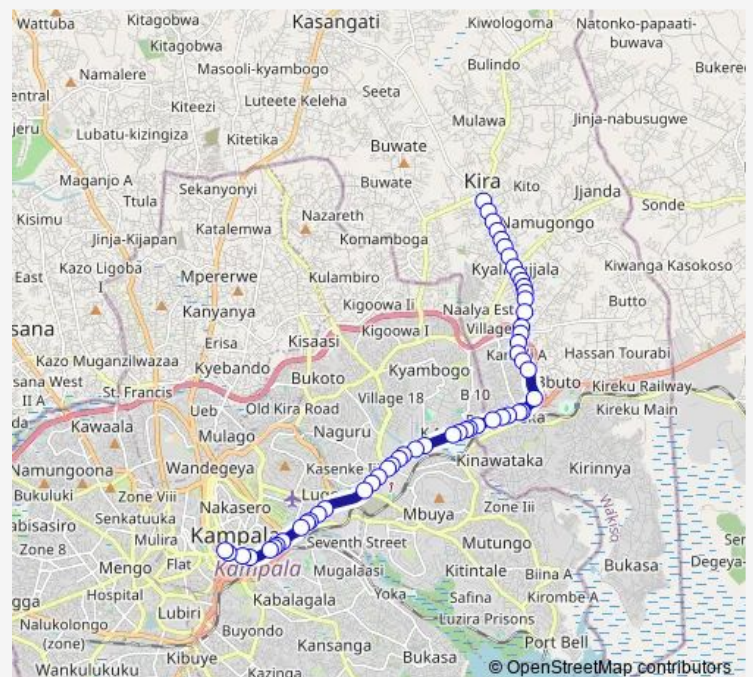

Super Oil Fuel Station (Namugongo Rd)

Namugongo Rd

Kireka Park (Namugongo Rd)

Route schedule

Church Namugongo Rd — Crane Bank - City Square

Monday 06:30-19:00

Tuesday 06:30-19:00

Wednesday 06:30-19:00

Thursday 06:30-19:00

Friday 06:30-19:00

Saturday 06:30-19:00

Sunday 06:30-19:00

Route info

Direction: Church Namugongo Rd

Stops: 53

Trip Duration: 1 hour 21 min