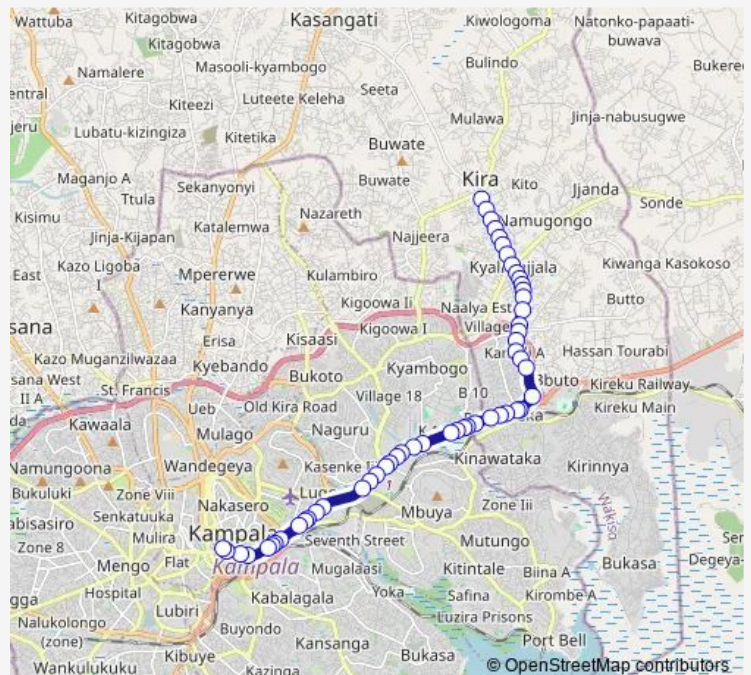

Super Oil Fuel Station (Namugongo Rd)

Namugongo Rd

Kireka Park (Namugongo Rd)

Route schedule

Church Namugongo Rd — Crane Bank - City Square

Monday 06:30-19:00

Tuesday 06:30-19:00

Wednesday 06:30-19:00

Thursday 06:30-19:00

Friday 06:30-19:00

Saturday 06:30-19:00

Sunday 06:30-19:00

Route info

Direction: Church Namugongo Rd

Stops: 53

Trip Duration: 1 hour 21 min