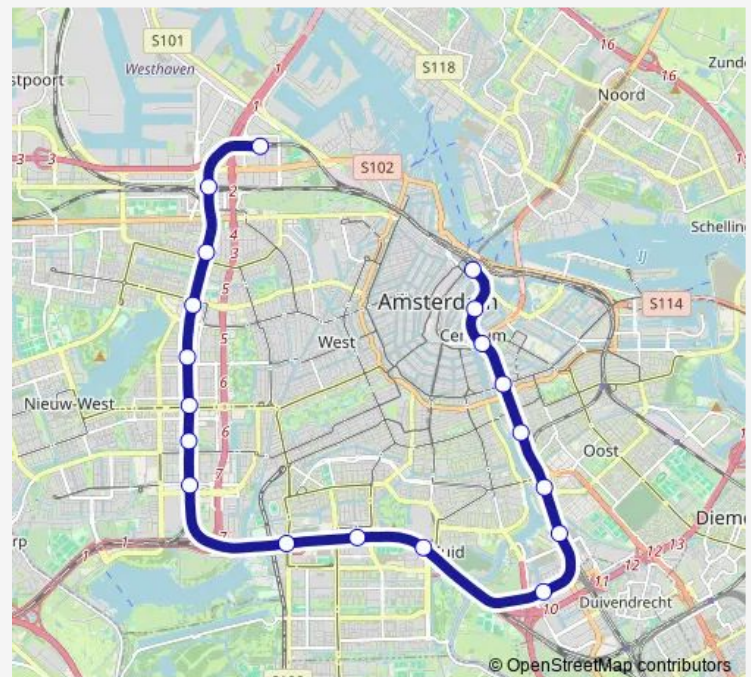

Amsterdam, Isolatorweg

Route schedule

Amsterdam, Centraal Station — Amsterdam, Isolatorweg

Monday 05:47-00:25⁺¹

Tuesday 05:47-00:25⁺¹

Wednesday 05:47-00:25⁺¹

Thursday 05:47-00:25⁺¹

Friday 05:47-00:25⁺¹

Saturday 06:19-00:25⁺¹

Sunday 07:19-00:25⁺¹

Route info

Direction: Amsterdam, Centraal Station

Stops: 19

Trip Duration: 0 hour 34 min

51 — Lijn 51

Direction

Amsterdam, Centraal Station — Amsterdam, Isolatorweg

19 stops

[Open route schedule](#)

Amsterdam, Centraal Station

Amsterdam, Nieuwmarkt

Amsterdam, Waterlooplein

Amsterdam, Weesperplein

Amsterdam, Wibautstraat

Amsterdam, Amstelstation

Amsterdam, Spaklerweg

Amsterdam, Overamstel

Amsterdam, Station Rai

Amsterdam, Station Zuid

Amsterdam, Amstelveenseweg

Amsterdam, Henk Sneevlietweg

Amsterdam, Heemstedestraat